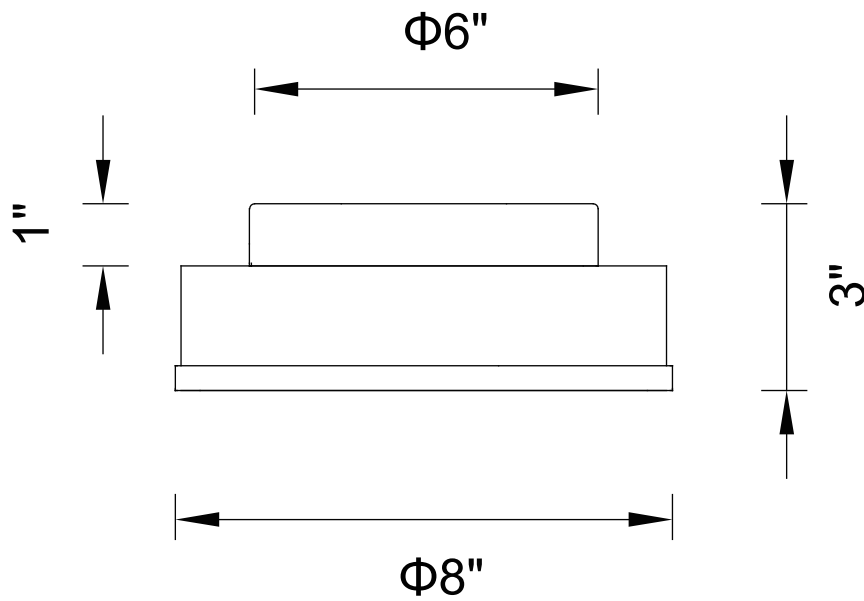

PROJECT: _____
 FIXTURE TYPE: _____
 LOCATION: _____
 CONTACT/PHONE: _____

Item	5479C8SN-R
Collection	FROSTED
Finish	Satin Nickel
Glass	Frosted
Crystal	-----
Input	120V AC,60HZ,AC

Shade	-----
Length/Dia.	8"
Width/Ext.	-----
Height	3"
Maximum	-----
Lumens	-----

Light Source	E26
Bulb Info.	1×60W
Included	-----
Dimmable	Yes
Color	-----
Weight	