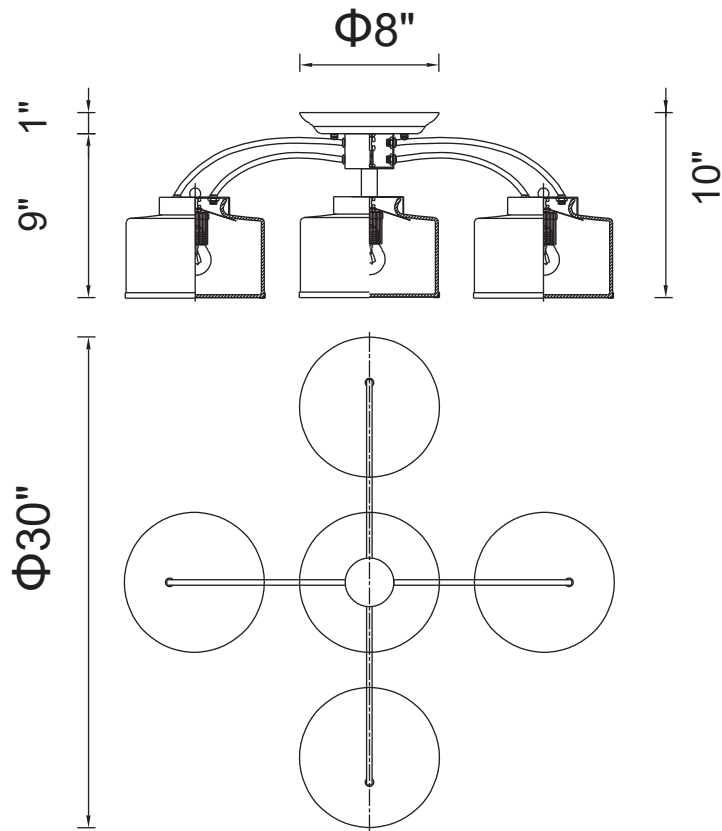

PROJECT: _____
 FIXTURE TYPE: _____
 LOCATION: _____
 CONTACT/PHONE: _____

Item	5479C30C-5
Collection	FROSTED
Finish	Chrome
Glass	Off White
Crystal	Clear
Input	120V AC,60HZ,AC

Shade	-----
Length/Dia.	30"
Width/Ext.	-----
Height	10"
Maximum	-----
Lumens	-----

Light Source	E26
Bulb Info.	5×60W
Included	-----
Dimmable	Yes
Color	-----
Weight	