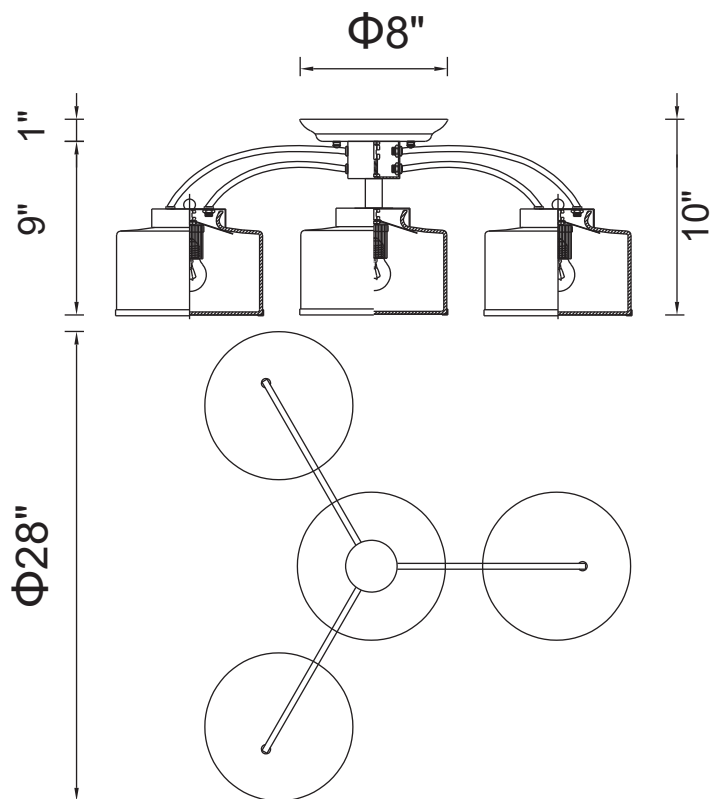

PROJECT: _____

FIXTURE TYPE: _____

LOCATION: _____

CONTACT/PHONE: _____

Item	5479C28C-4
Collection	FROSTED
Finish	Chrome
Glass	Off White
Crystal	Clear
Input	120V AC,60HZ,AC

Shade	-----
Length/Dia.	28"
Width/Ext.	-----
Height	10"
Maximum	-----
Lumens	-----

Light Source	E26
Bulb Info.	4×60W
Included	-----
Dimmable	Yes
Color	-----
Weight	