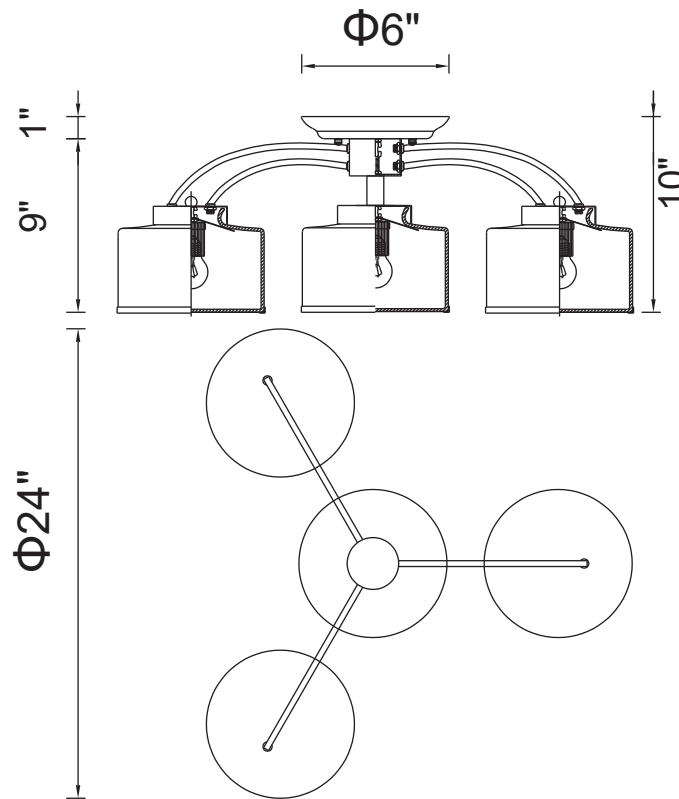

PROJECT: \_\_\_\_\_  
 FIXTURE TYPE: \_\_\_\_\_  
 LOCATION: \_\_\_\_\_  
 CONTACT/PHONE: \_\_\_\_\_

Item	5479C24C-3
Collection	FROSTED
Finish	Chrome
Glass	Off White
Crystal	Clear
Input	120V AC,60HZ,AC

Shade	-----
Length/Dia.	24"
Width/Ext.	-----
Height	10"
Maximum	-----
Lumens	-----

Light Source	E26
Bulb Info.	3×60W
Included	-----
Dimmable	Yes
Color	-----
Weight	