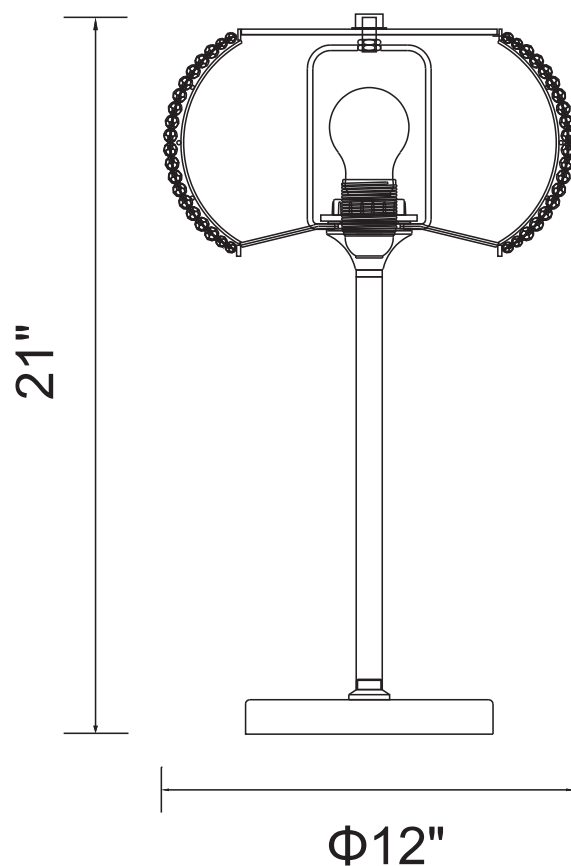

PROJECT: \_\_\_\_\_

FIXTURE TYPE: \_\_\_\_\_

LOCATION: \_\_\_\_\_

CONTACT/PHONE: \_\_\_\_\_

Item	5476T12C
Collection	TIFFANY
Finish	Chrome
Glass	-----
Crystal	Clear
Input	120V AC,60HZ,AC

Shade	-----
Length/Dia.	12"
Width/Ext.	-----
Height	21"
Maximum	-----
Lumens	-----

Light Source	E26
Bulb Info.	1×60W
Included	-----
Dimmable	Yes
Color	-----
Weight	