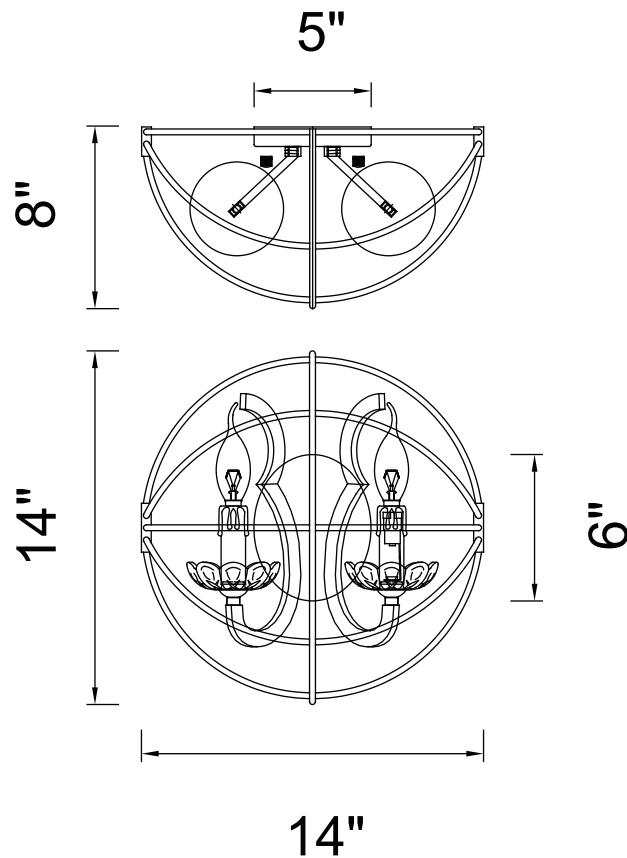

PROJECT: \_\_\_\_\_

FIXTURE TYPE: \_\_\_\_\_

LOCATION: \_\_\_\_\_

CONTACT/PHONE: \_\_\_\_\_

Item	5465W14DB-2
Collection	CAMPECHIA
Finish	Brown
Glass	-----
Crystal	-----
Input	120V AC,60HZ,AC

Shade	-----
Length/Dia.	14"
Width/Ext.	8"
Height	14"
Maximum	-----
Lumens	-----

Light Source	E12
Bulb Info.	2×60W
Included	-----
Dimmable	Yes
Color	-----
Weight	