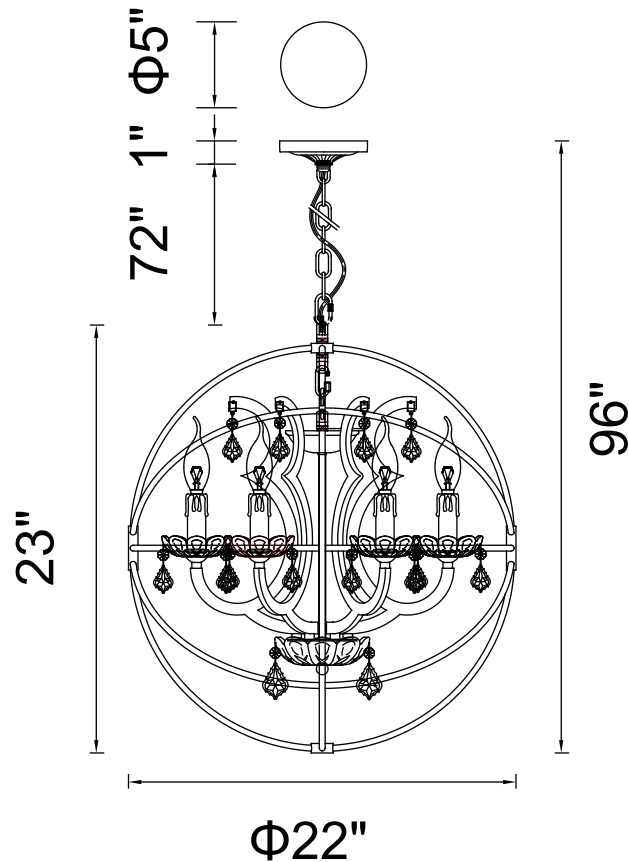

PROJECT: _____

FIXTURE TYPE: _____

LOCATION: _____

CONTACT/PHONE: _____

Item	5465P22-DB
Collection	CAMPECHIA
Finish	Brown
Glass	-----
Crystal	-----
Input	120V AC,60HZ,AC

Shade	-----
Length/Dia.	22"
Width/Ext.	-----
Height	23"
Maximum	96"
Lumens	-----

Light Source	E12
Bulb Info.	6×60W
Included	-----
Dimmable	Yes
Color	-----
Weight	