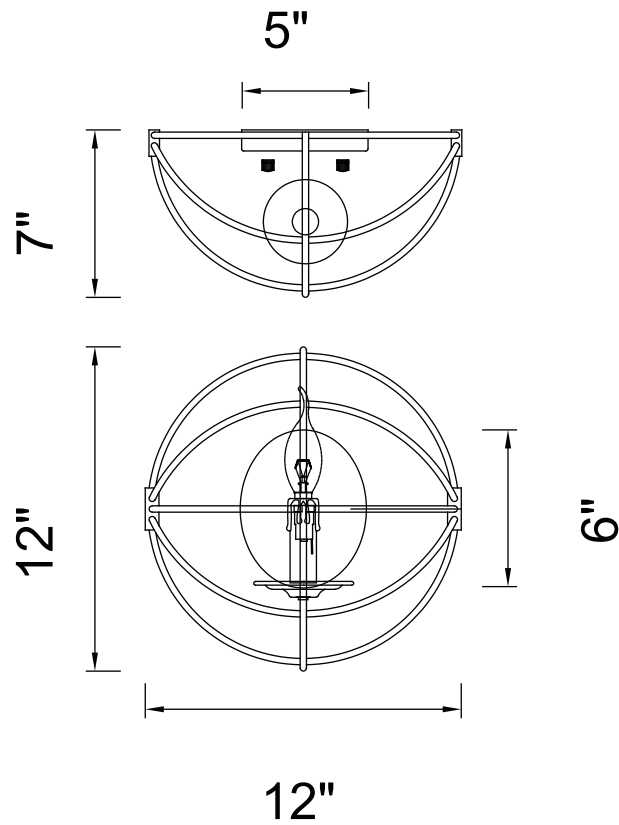

PROJECT: _____

FIXTURE TYPE: _____

LOCATION: _____

CONTACT/PHONE: _____

Item	5464W12DB-1
Collection	ARZA
Finish	Brown
Glass	-----
Crystal	-----
Input	120V AC,60HZ,AC

Shade	-----
Length/Dia.	12"
Width/Ext.	7"
Height	12"
Maximum	-----
Lumens	-----

Light Source	E12
Bulb Info.	1×60W
Included	-----
Dimmable	Yes
Color	-----
Weight	