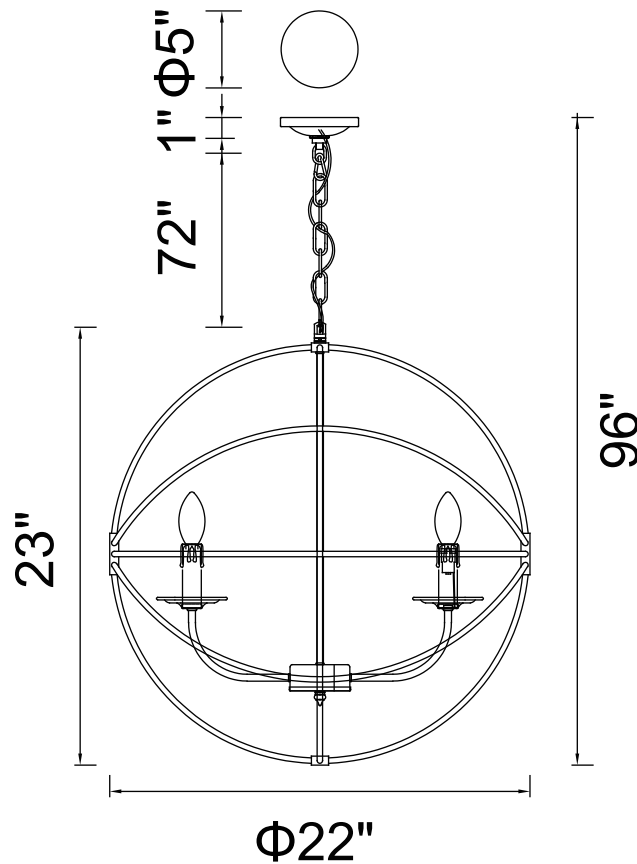

PROJECT: \_\_\_\_\_

FIXTURE TYPE: \_\_\_\_\_

LOCATION: \_\_\_\_\_

CONTACT/PHONE: \_\_\_\_\_

|            |                 |
|------------|-----------------|
| Item       | 5464P22DB-8     |
| Collection | ARZA            |
| Finish     | Brown           |
| Glass      | -----           |
| Crystal    | -----           |
| Input      | 120V AC,60HZ,AC |

|             |       |
|-------------|-------|
| Shade       | ----- |
| Length/Dia. | 22"   |
| Width/Ext.  | ----- |
| Height      | 23"   |
| Maximum     | 96"   |
| Lumens      | ----- |

|              |       |
|--------------|-------|
| Light Source | E12   |
| Bulb Info.   | 8×60W |
| Included     | ----- |
| Dimmable     | Yes   |
| Color        | ----- |
| Weight       |       |