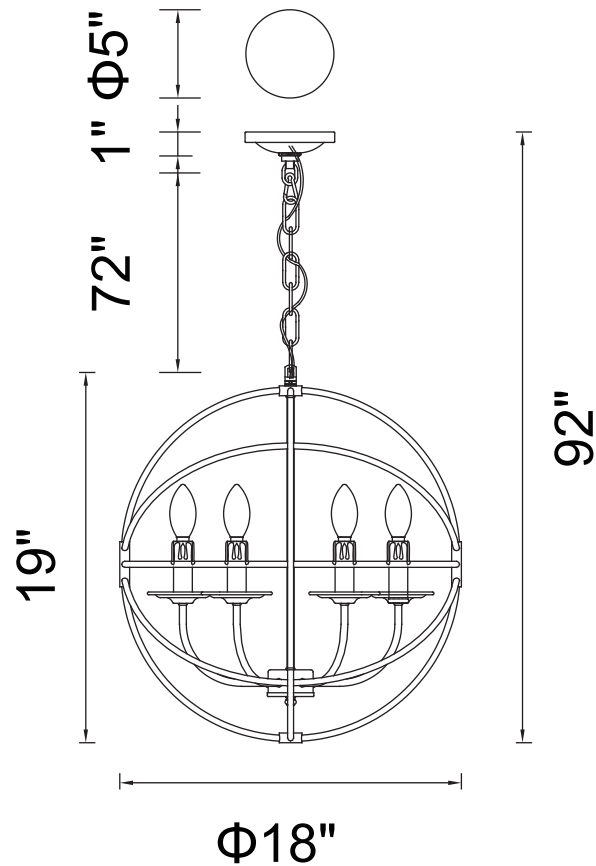

PROJECT: _____

FIXTURE TYPE: _____

LOCATION: _____

CONTACT/PHONE: _____

Item	5464P18DB
Collection	ARZA
Finish	Brown
Glass	-----
Crystal	-----
Input	120V AC,60HZ,AC

Shade	-----
Length/Dia.	18"
Width/Ext.	-----
Height	19"
Maximum	92"
Lumens	-----

Light Source	E12
Bulb Info.	3x60W
Included	-----
Dimmable	Yes
Color	-----
Weight	