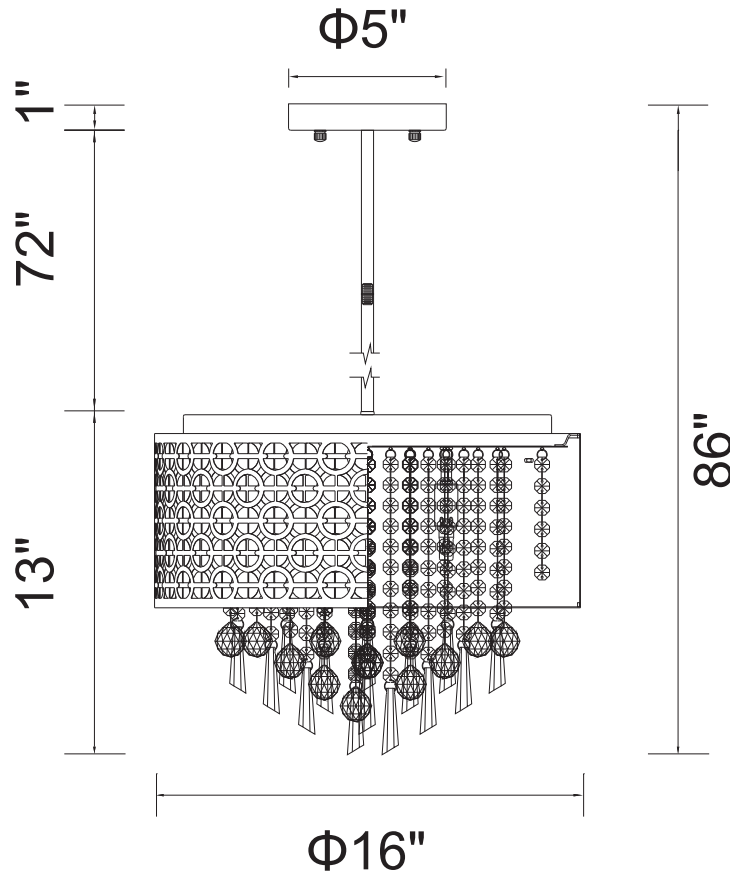

PROJECT: _____

FIXTURE TYPE: _____

LOCATION: _____

CONTACT/PHONE: _____

Item	5430P16ST-R
Collection	GALANT
Finish	Stainless Steel
Glass	-----
Crystal	Clear
Input	120V AC,60HZ,AC

Shade	-----
Length/Dia.	16"
Width/Ext.	-----
Height	13"
Maximum	86"
Lumens	-----

Light Source	G9
Bulb Info.	5x40W
Included	-----
Dimmable	Yes
Color	-----
Weight	