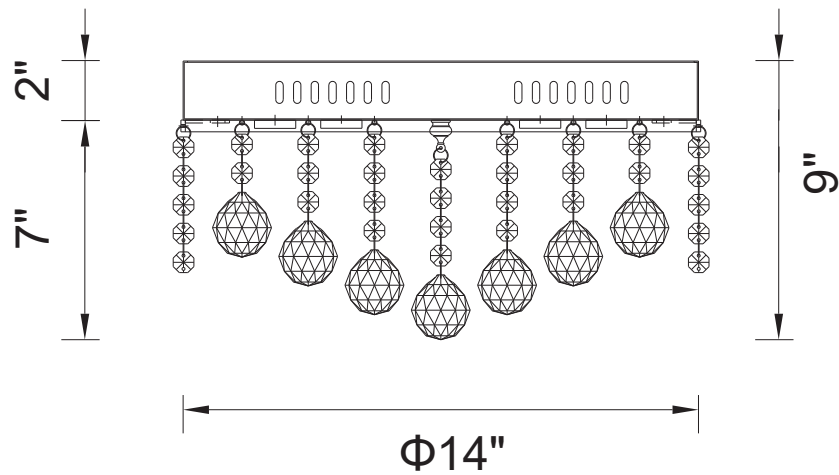

PROJECT: _____

FIXTURE TYPE: _____

LOCATION: _____

CONTACT/PHONE: _____

Item	5424C14C
Collection	CASCADE
Finish	Chrome
Glass	-----
Crystal	Clear
Input	120V AC,60HZ,AC

Shade	-----
Length/Dia.	14"
Width/Ext.	-----
Height	9"
Maximum	-----
Lumens	-----

Light Source	G9
Bulb Info.	6x40W
Included	-----
Dimmable	Yes
Color	-----
Weight	