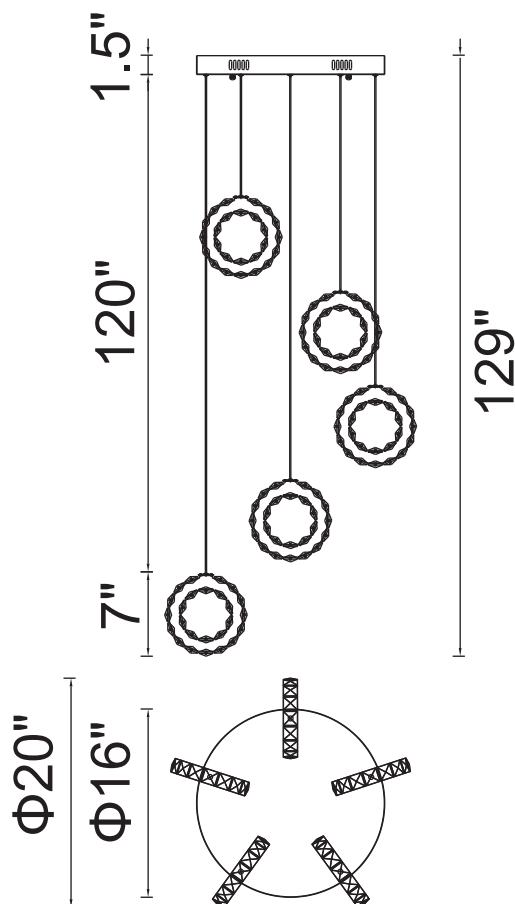

PROJECT: _____

FIXTURE TYPE: _____

LOCATION: _____

CONTACT/PHONE: _____

Item	5417P20ST-R
Collection	RING
Finish	Stainless Steel
Glass	-----
Crystal	Clear
Input	120V AC,60HZ,AC

Shade	-----
Length/Dia.	20"
Width/Ext.	-----
Height	-----
Maximum	129"
Lumens	1800

Light Source	LED
Bulb Info.	20W
Included	-----
Dimmable	Yes
Color	4000K
Weight	