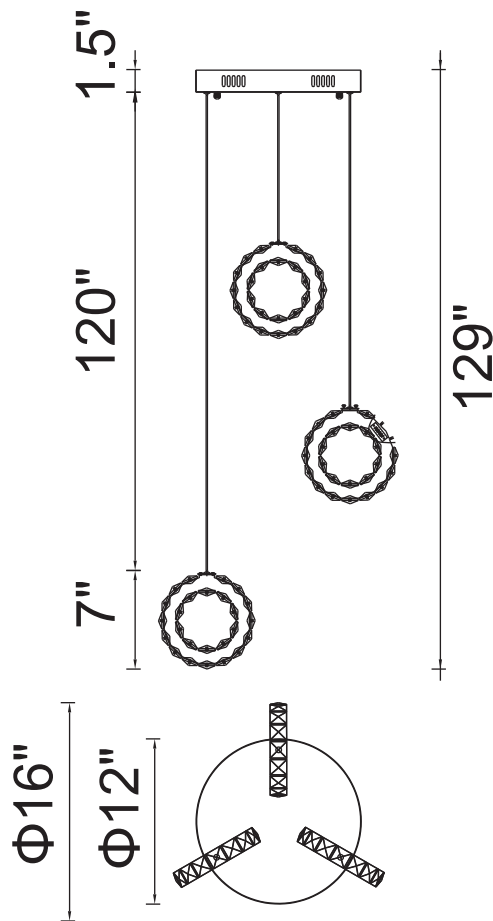

PROJECT: _____
 FIXTURE TYPE: _____
 LOCATION: _____
 CONTACT/PHONE: _____

Item	5417P16ST-R
Collection	RING
Finish	Stainless Steel
Glass	-----
Crystal	Clear
Input	120V AC,60HZ,AC

Shade	-----
Length/Dia.	16"
Width/Ext.	-----
Height	-----
Maximum	129"
Lumens	1000

Light Source	LED
Bulb Info.	18W
Included	-----
Dimmable	Yes
Color	4000K
Weight	