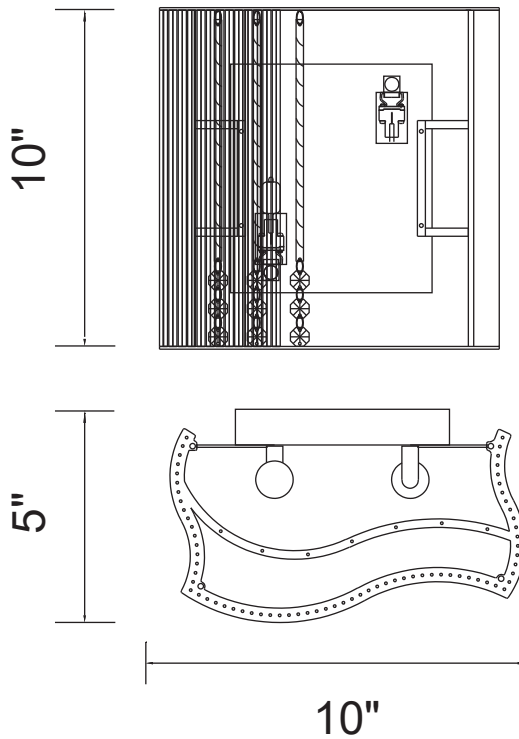

PROJECT: \_\_\_\_\_  
 FIXTURE TYPE: \_\_\_\_\_  
 LOCATION: \_\_\_\_\_  
 CONTACT/PHONE: \_\_\_\_\_

Item	5320W10C
Collection	ELSA
Finish	Chrome
Glass	Clear
Crystal	Clear
Input	120V AC,60HZ,AC

Shade	-----
Length/Dia.	10"
Width/Ext.	5"
Height	10"
Maximum	-----
Lumens	-----

Light Source	G9
Bulb Info.	2x40W
Included	-----
Dimmable	Yes
Color	-----
Weight	