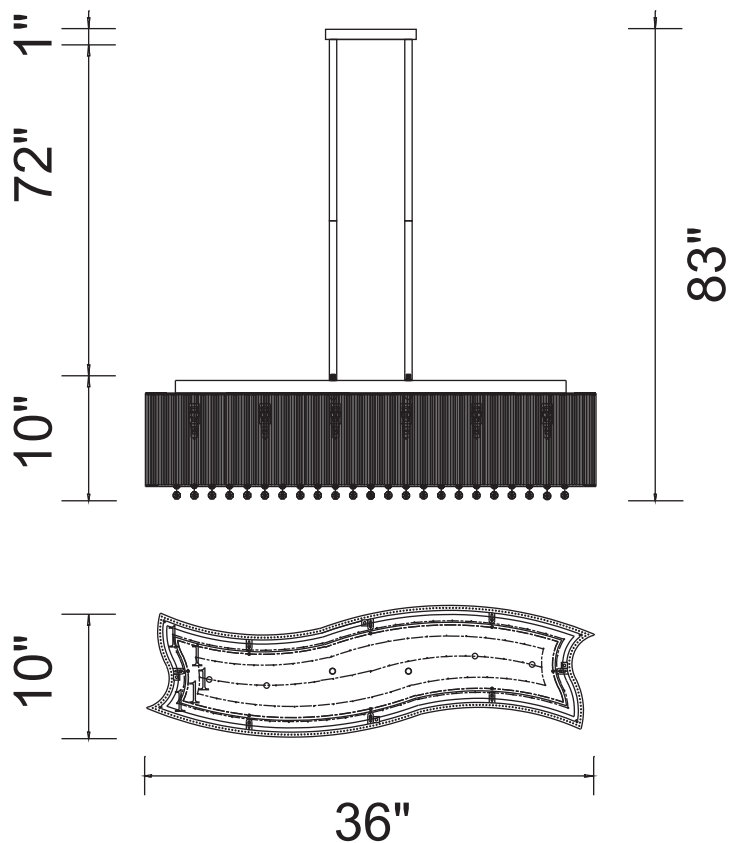

PROJECT: \_\_\_\_\_

FIXTURE TYPE: \_\_\_\_\_

LOCATION: \_\_\_\_\_

CONTACT/PHONE: \_\_\_\_\_

Item	5320P36C-RC
Collection	ELSA
Finish	Chrome
Glass	-----
Crystal	Clear
Input	120V AC,60HZ,AC

Shade	-----
Length/Dia.	36"
Width/Ext.	10"
Height	10"
Maximum	83"
Lumens	-----

Light Source	G9
Bulb Info.	6x40W
Included	-----
Dimmable	Yes
Color	-----
Weight	