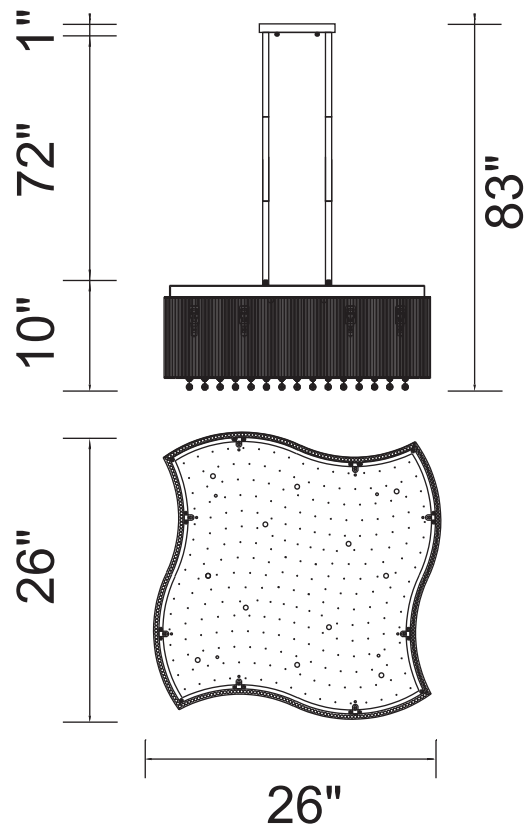

PROJECT: _____
 FIXTURE TYPE: _____
 LOCATION: _____
 CONTACT/PHONE: _____

Item	5320P26C-S
Collection	ELSA
Finish	Chrome
Glass	-----
Crystal	Clear
Input	120V AC,60HZ,AC

Shade	-----
Length/Dia.	26"
Width/Ext.	26"
Height	10"
Maximum	83"
Lumens	-----

Light Source	G9
Bulb Info.	12x40W
Included	-----
Dimmable	Yes
Color	-----
Weight	