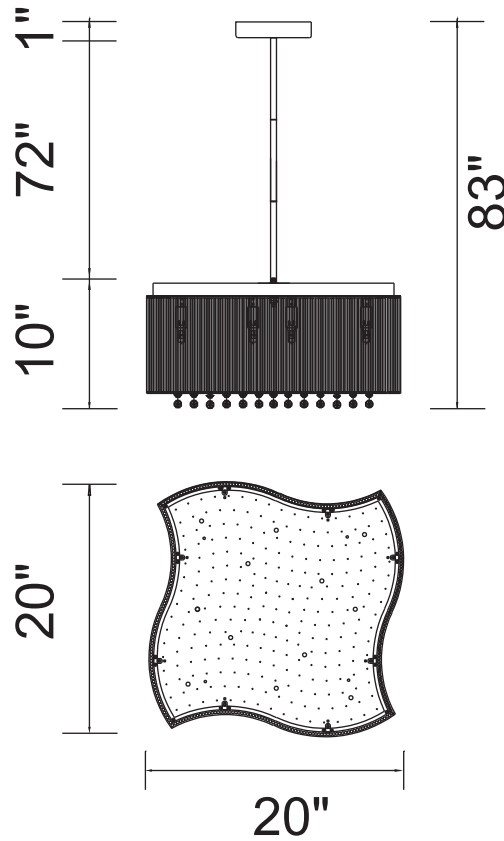

PROJECT: _____
 FIXTURE TYPE: _____
 LOCATION: _____
 CONTACT/PHONE: _____

Item	5320P20C-S
Collection	ELSA
Finish	Chrome
Glass	-----
Crystal	Clear
Input	120V AC,60HZ,AC

Shade	-----
Length/Dia.	20"
Width/Ext.	20"
Height	10"
Maximum	83"
Lumens	-----

Light Source	G9
Bulb Info.	10×40W
Included	-----
Dimmable	Yes
Color	-----
Weight	