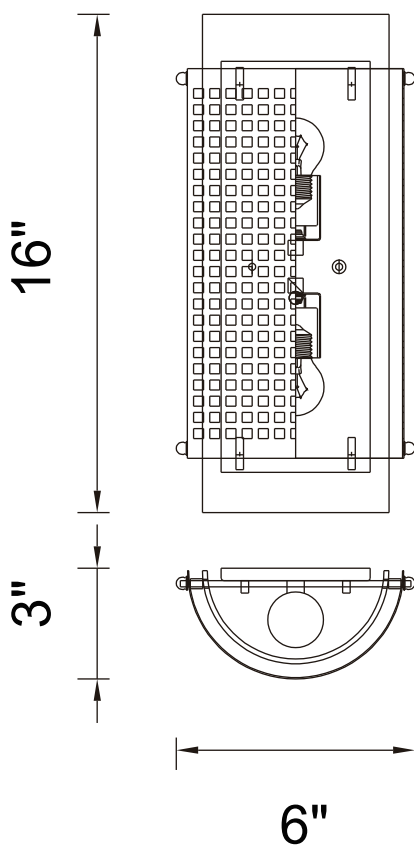

PROJECT: _____

FIXTURE TYPE: _____

LOCATION: _____

CONTACT/PHONE: _____

Item	5209W6B
Collection	CHECKERED
Finish	Black
Glass	Forsted
Crystal	-----
Input	120V AC,60HZ,AC

Shade	-----
Length/Dia.	6"
Width/Ext.	3"
Height	16"
Maximum	-----
Lumens	-----

Light Source	E26
Bulb Info.	2×60W
Included	-----
Dimmable	Yes
Color	-----
Weight	