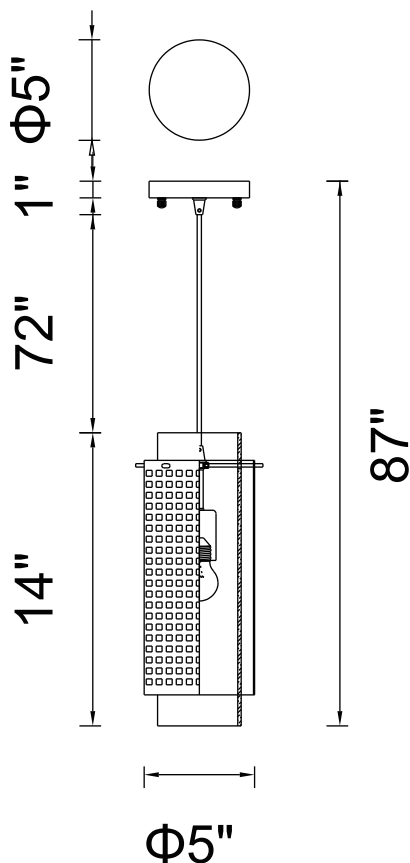

PROJECT: \_\_\_\_\_

FIXTURE TYPE: \_\_\_\_\_

LOCATION: \_\_\_\_\_

CONTACT/PHONE: \_\_\_\_\_

Item	5209P5SN
Collection	CHECKERED
Finish	Satin Nickel
Glass	Forsted
Crystal	-----
Input	120V AC,60HZ,AC

Shade	-----
Length/Dia.	5"
Width/Ext.	-----
Height	14"
Maximum	87"
Lumens	-----

Light Source	E26
Bulb Info.	1×60W
Included	-----
Dimmable	Yes
Color	-----
Weight	