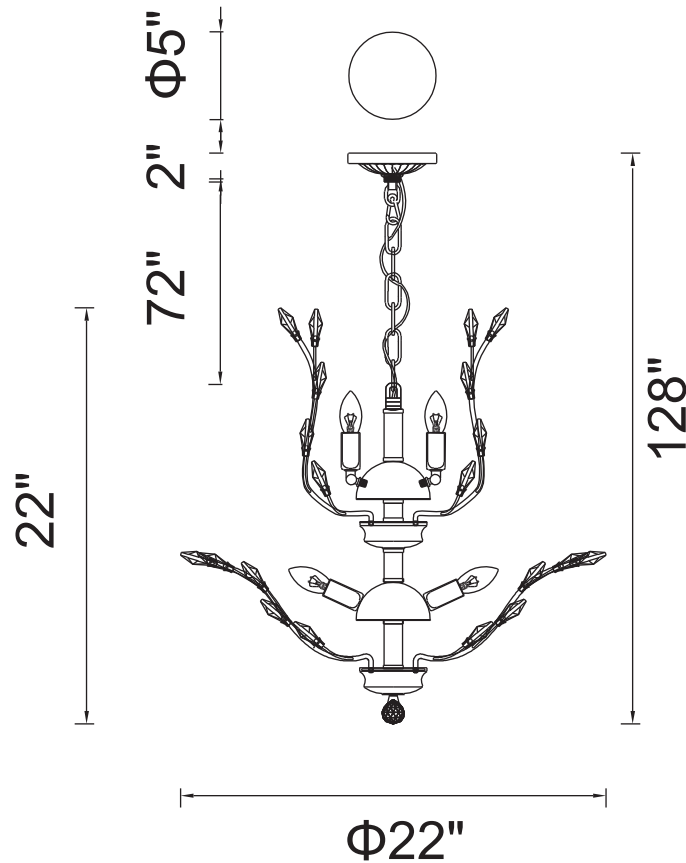

PROJECT: _____

FIXTURE TYPE: _____

LOCATION: _____

CONTACT/PHONE: _____

Item	5206P22C
Collection	IVY
Finish	Chrome
Glass	-----
Crystal	Clear
Input	120V AC,60HZ,AC

Shade	-----
Length/Dia.	22"
Width/Ext.	-----
Height	22"
Maximum	128"
Lumens	-----

Light Source	E12
Bulb Info.	6×60W
Included	-----
Dimmable	Yes
Color	-----
Weight	