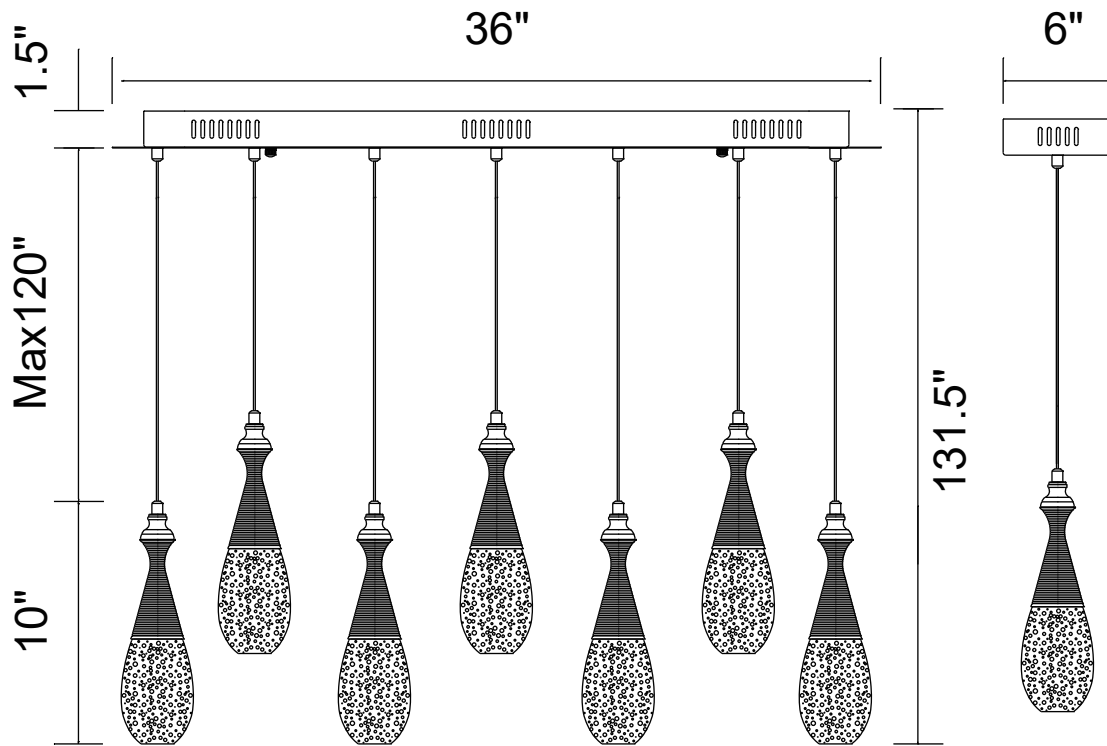

PROJECT: \_\_\_\_\_

FIXTURE TYPE: \_\_\_\_\_

LOCATION: \_\_\_\_\_

CONTACT/PHONE: \_\_\_\_\_

Item	5110P36C-RC
Collection	DIOR
Finish	Chrome
Glass	-----
Crystal	Clear
Input	120V AC,60HZ,AC

Shade	-----
Length/Dia.	36"
Width/Ext.	-----
Height	10"
Maximum	131.5"
Lumens	1456

Light Source	LED
Bulb Info.	7x4W
Included	-----
Dimmable	Yes
Color	3000K
Weight	