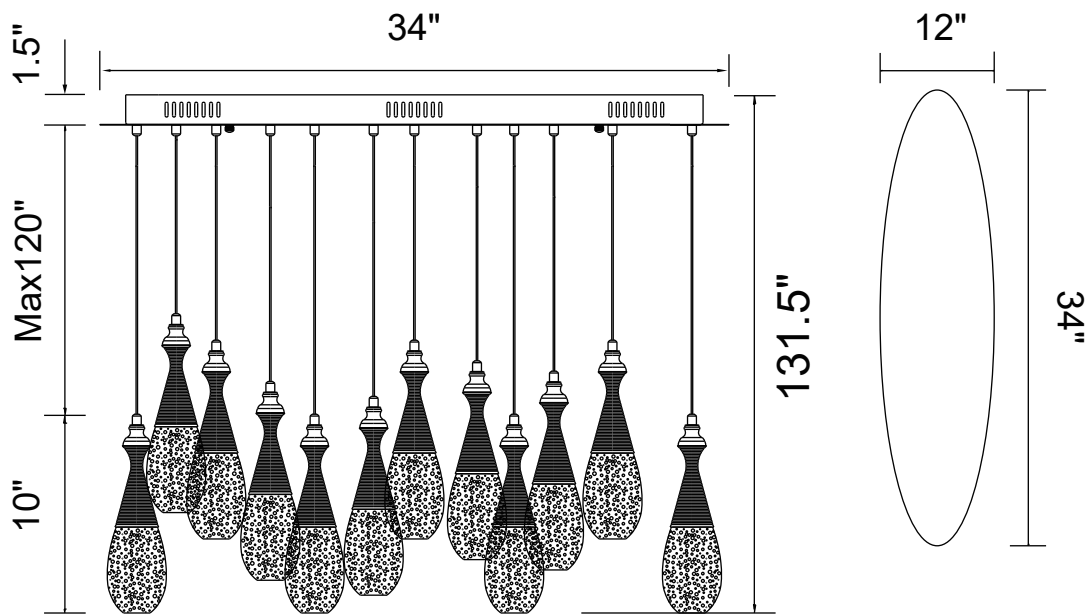

PROJECT: _____

FIXTURE TYPE: _____

LOCATION: _____

CONTACT/PHONE: _____

Item	5110P34C-O
Collection	DIOR
Finish	Chrome
Glass	-----
Crystal	Clear
Input	120V AC,60HZ,AC

Shade	-----
Length/Dia.	34"
Width/Ext.	12"
Height	10"
Maximum	131.5"
Lumens	2496

Light Source	LED
Bulb Info.	12x4W
Included	-----
Dimmable	Yes
Color	3000K
Weight	