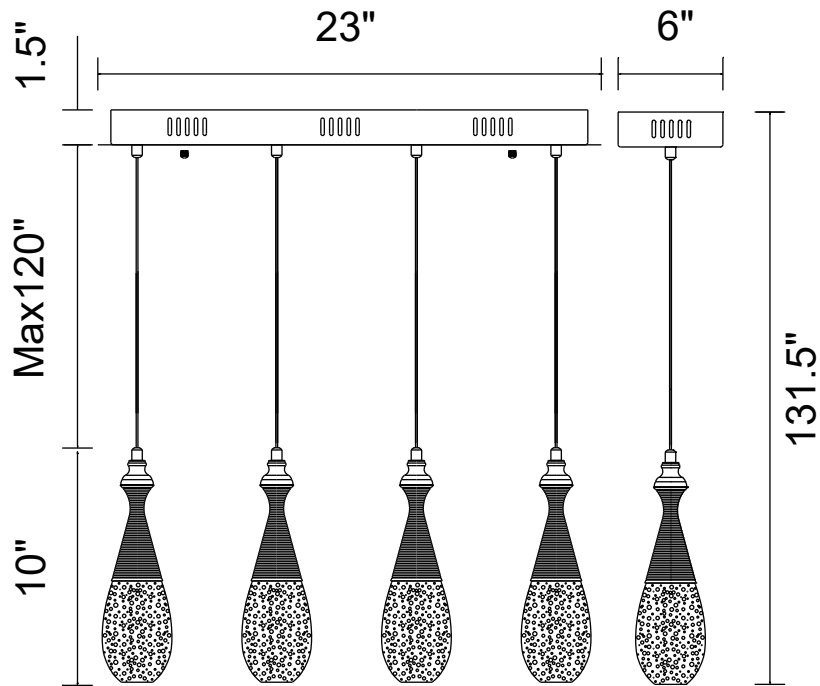

PROJECT: _____
 FIXTURE TYPE: _____
 LOCATION: _____
 CONTACT/PHONE: _____

Item	5110P23C-RC
Collection	DIOR
Finish	Chrome
Glass	-----
Crystal	Clear
Input	120V AC,60HZ,AC

Shade	-----
Length/Dia.	23"
Width/Ext.	-----
Height	10"
Maximum	131.5"
Lumens	832

Light Source	LED
Bulb Info.	4x4W
Included	-----
Dimmable	Yes
Color	3000K
Weight	