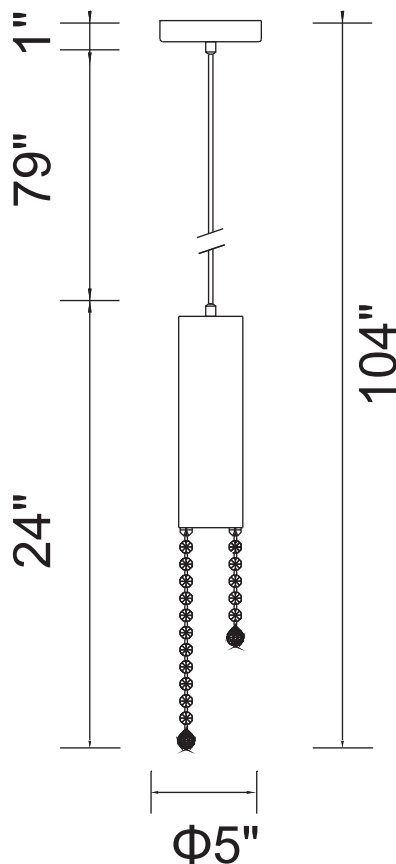

PROJECT: _____
 FIXTURE TYPE: _____
 LOCATION: _____
 CONTACT/PHONE: _____

Item	5081P5C-R
Collection	EXTENDED
Finish	Chrome
Glass	-----
Crystal	Clear
Input	120V AC,60HZ,AC

Shade	-----
Length/Dia.	5"
Width/Ext.	-----
Height	24"
Maximum	104"
Lumens	-----

Light Source	GU10
Bulb Info.	1×35W
Included	-----
Dimmable	Yes
Color	-----
Weight	