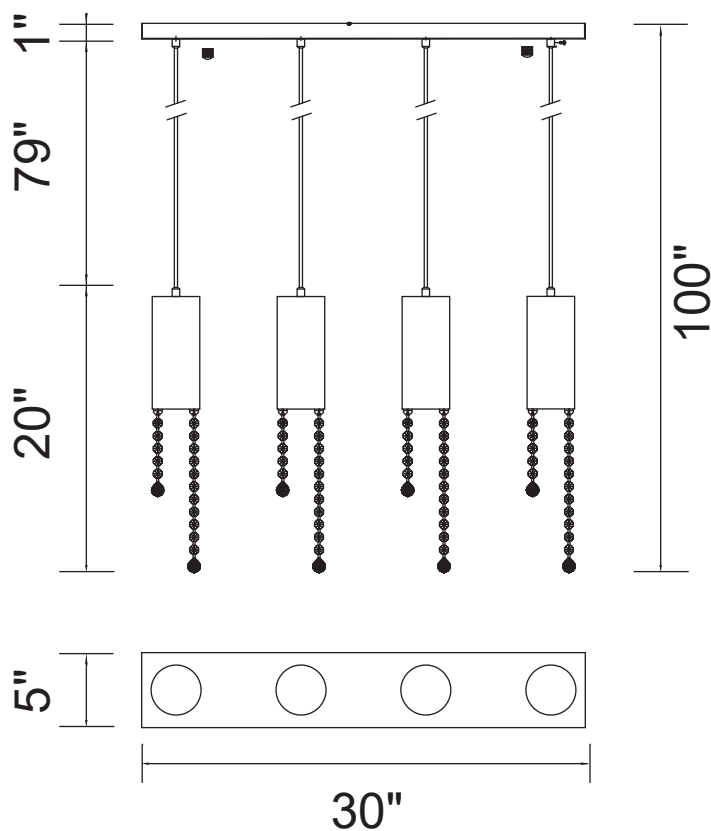

PROJECT: \_\_\_\_\_  
 FIXTURE TYPE: \_\_\_\_\_  
 LOCATION: \_\_\_\_\_  
 CONTACT/PHONE: \_\_\_\_\_

Item	5081P30C-RC
Collection	EXTENDED
Finish	Chrome
Glass	-----
Crystal	Clear
Input	120V AC,60HZ,AC

Shade	-----
Length/Dia.	30"
Width/Ext.	5"
Height	20"
Maximum	100"
Lumens	-----

Light Source	GU10
Bulb Info.	4x35W
Included	-----
Dimmable	Yes
Color	-----
Weight	