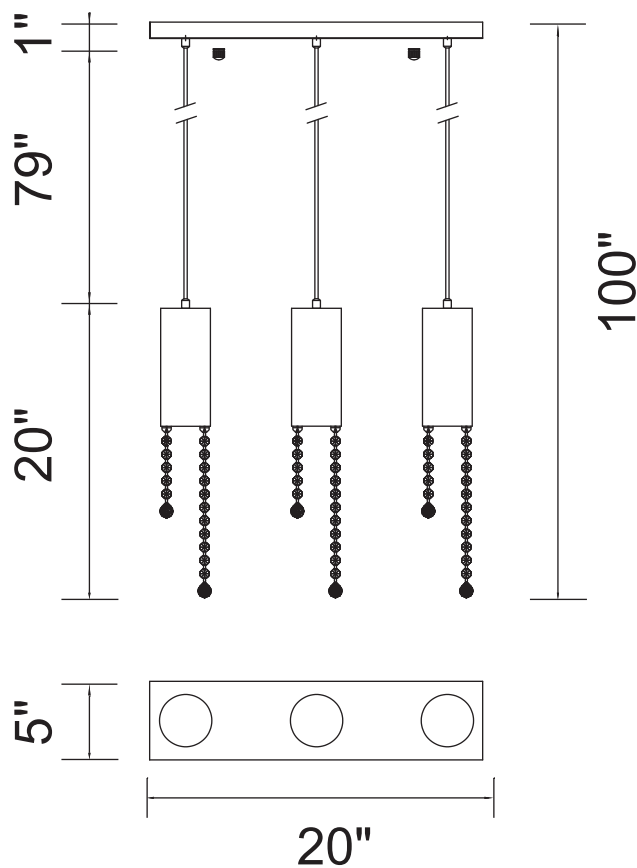

PROJECT: \_\_\_\_\_

FIXTURE TYPE: \_\_\_\_\_

LOCATION: \_\_\_\_\_

CONTACT/PHONE: \_\_\_\_\_

Item	5081P20C-RC
Collection	EXTENDED
Finish	Chrome
Glass	-----
Crystal	Clear
Input	120V AC,60HZ,AC

Shade	-----
Length/Dia.	20"
Width/Ext.	5"
Height	20"
Maximum	100"
Lumens	-----

Light Source	GU10
Bulb Info.	3×35W
Included	-----
Dimmable	Yes
Color	-----
Weight	