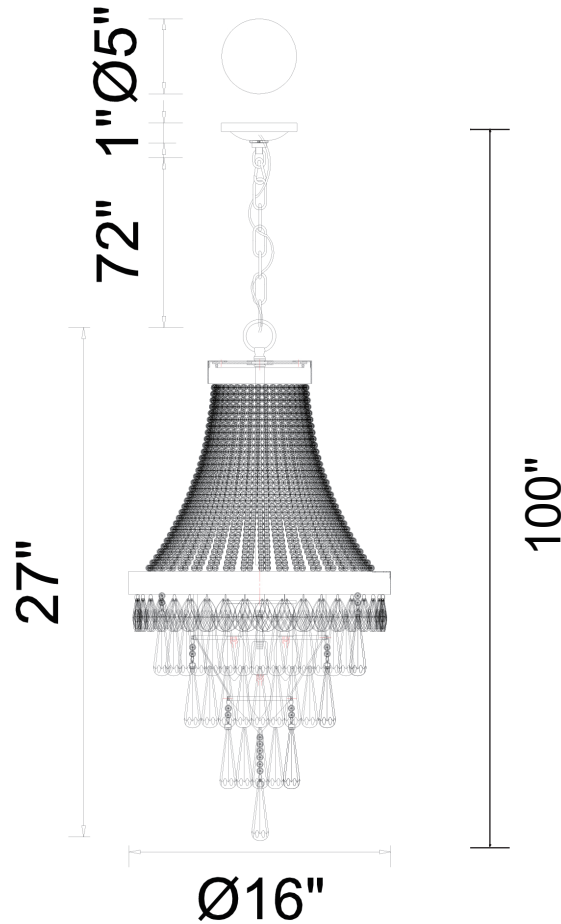

PROJECT: \_\_\_\_\_

FIXTURE TYPE: \_\_\_\_\_

LOCATION: \_\_\_\_\_

CONTACT/PHONE: \_\_\_\_\_

Item	5078P16C
Collection	VAST
Finish	Chrome
Glass	-----
Crystal	Clear
Input	120V AC,60HZ,AC

Shade	-----
Length/Dia.	16"
Width/Ext.	-----
Height	27"
Maximum	100"
Lumens	-----

Light Source	E12
Bulb Info.	6×60W
Included	-----
Dimmable	Yes
Color	-----
Weight	-----