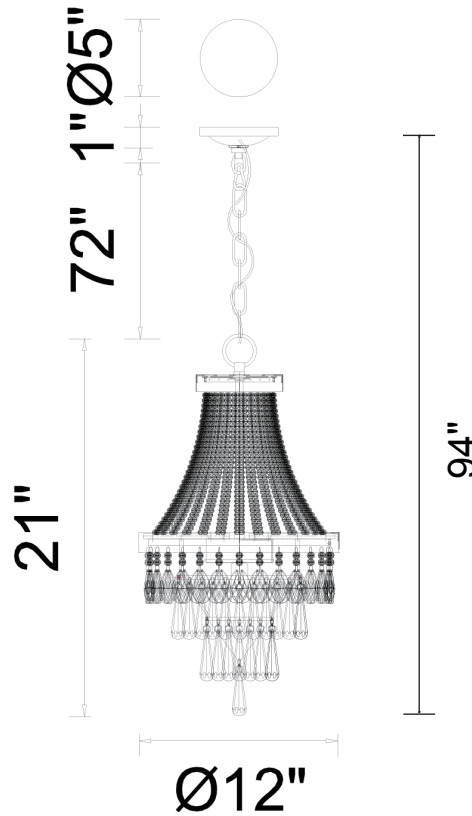

PROJECT: \_\_\_\_\_  
 FIXTURE TYPE: \_\_\_\_\_  
 LOCATION: \_\_\_\_\_  
 CONTACT/PHONE: \_\_\_\_\_

Item	5078P12C
Collection	VAST
Finish	Chrome
Glass	-----
Crystal	Clear
Input	120V AC,60HZ,AC

Shade	-----
Length/Dia.	12"
Width/Ext.	-----
Height	21"
Maximum	94"
Lumens	-----

Light Source	E12
Bulb Info.	3×60W
Included	-----
Dimmable	Yes
Color	-----
Weight	