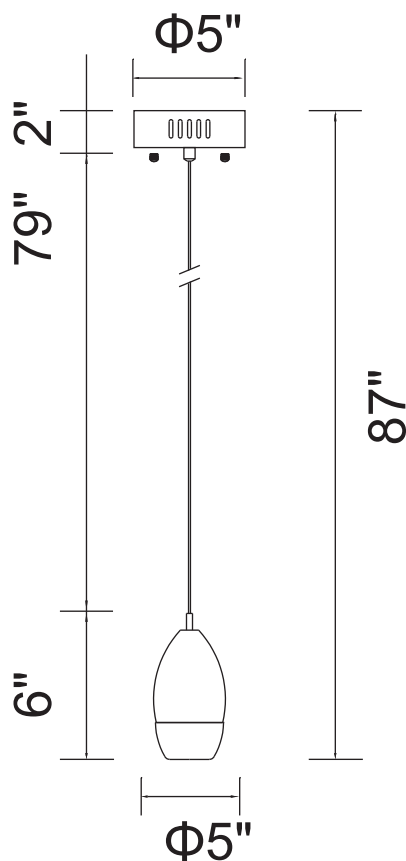

PROJECT: \_\_\_\_\_

FIXTURE TYPE: \_\_\_\_\_

LOCATION: \_\_\_\_\_

CONTACT/PHONE: \_\_\_\_\_

Item	5077P5C-R
Collection	PERRIER
Finish	Chrome
Glass	-----
Crystal	Clear
Input	120V AC,60HZ,AC

Shade	-----
Length/Dia.	5"
Width/Ext.	5"
Height	6"
Maximum	87"
Lumens	-----

Light Source	G4 LED DC 12V
Bulb Info.	1x2W
Included	-----
Dimmable	Yes
Color	-----
Weight	