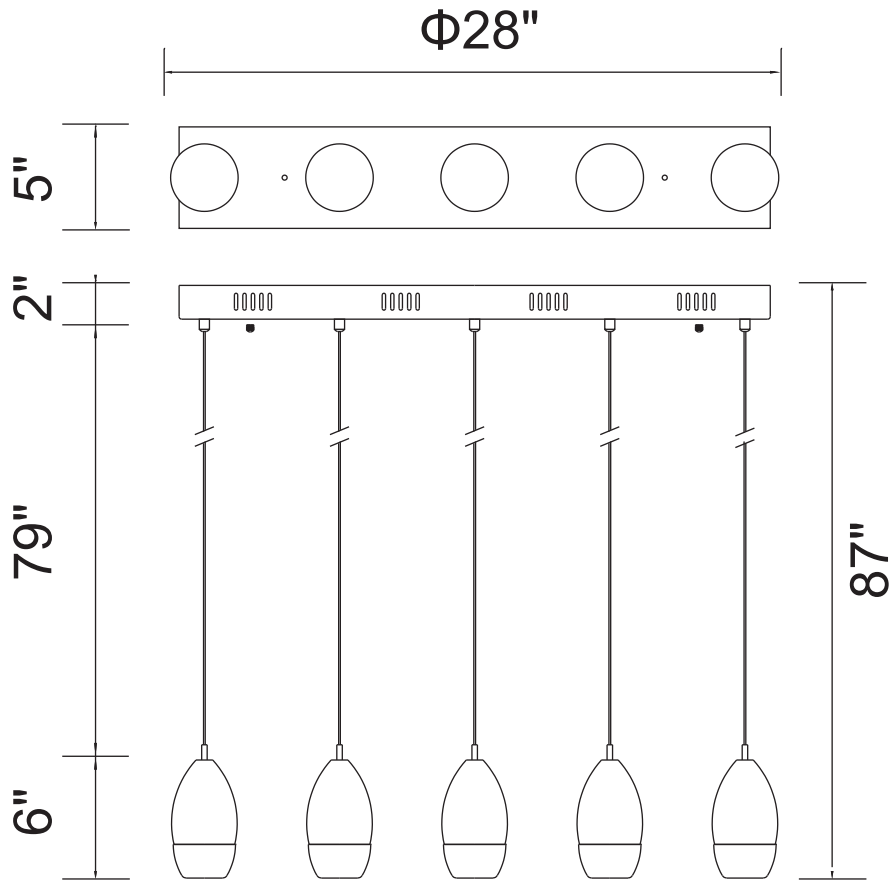

PROJECT: _____
 FIXTURE TYPE: _____
 LOCATION: _____
 CONTACT/PHONE: _____

Item	5077P28C-RC
Collection	PERRIER
Finish	Chrome
Glass	-----
Crystal	Clear
Input	120V AC,60HZ,AC

Shade	-----
Length/Dia.	28"
Width/Ext.	5"
Height	6"
Maximum	87"
Lumens	-----

Light Source	DC LED G4 12V
Bulb Info.	MAX 2W
Included	-----
Dimmable	Yes
Color	-----
Weight	