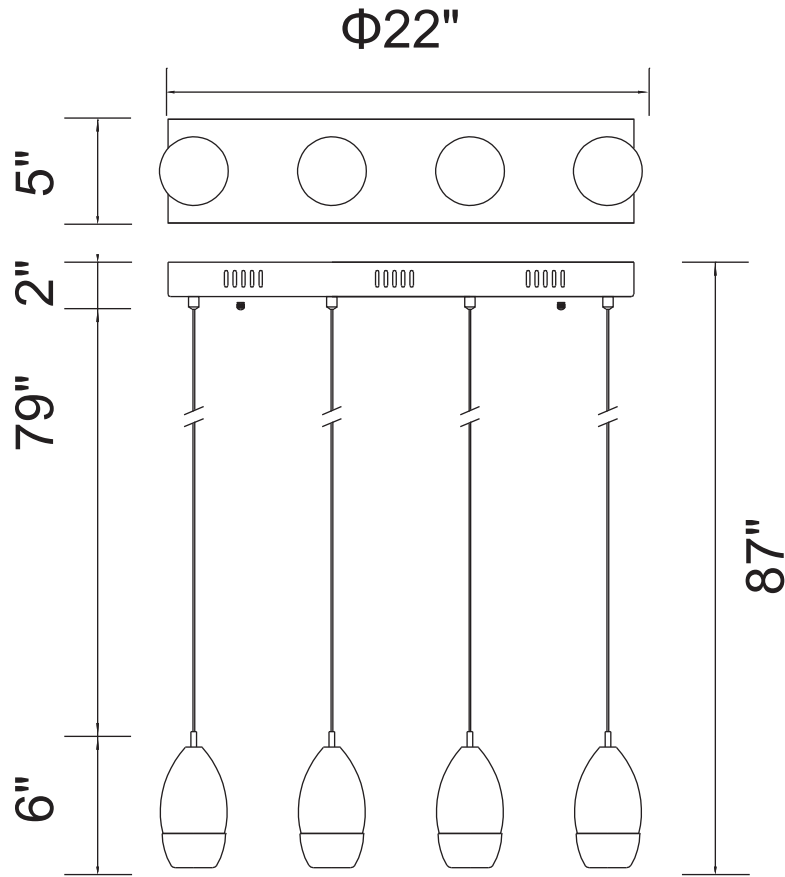

PROJECT: _____
 FIXTURE TYPE: _____
 LOCATION: _____
 CONTACT/PHONE: _____

Item	5077P22C-RC
Collection	PERRIER
Finish	Chrome
Glass	-----
Crystal	Clear
Input	120V AC,60HZ,AC

Shade	-----
Length/Dia.	22"
Width/Ext.	5"
Height	6"
Maximum	87"
Lumens	-----

Light Source	DC LED G4 12V
Bulb Info.	MAX 2W
Included	-----
Dimmable	Yes
Color	-----
Weight	