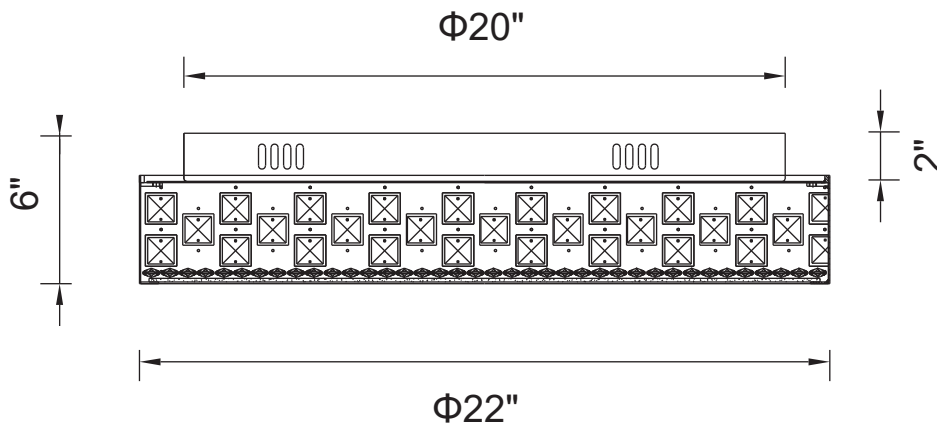

PROJECT: _____
 FIXTURE TYPE: _____
 LOCATION: _____
 CONTACT/PHONE: _____

Item	5073C22C
Collection	CINDERELLA
Finish	Chrome
Glass	-----
Crystal	Clear
Input	120V AC,60HZ,AC

Shade	-----
Length/Dia.	22"
Width/Ext.	-----
Height	6"
Maximum	-----
Lumens	-----

Light Source	G9
Bulb Info.	8x40W
Included	-----
Dimmable	Yes
Color	-----
Weight	