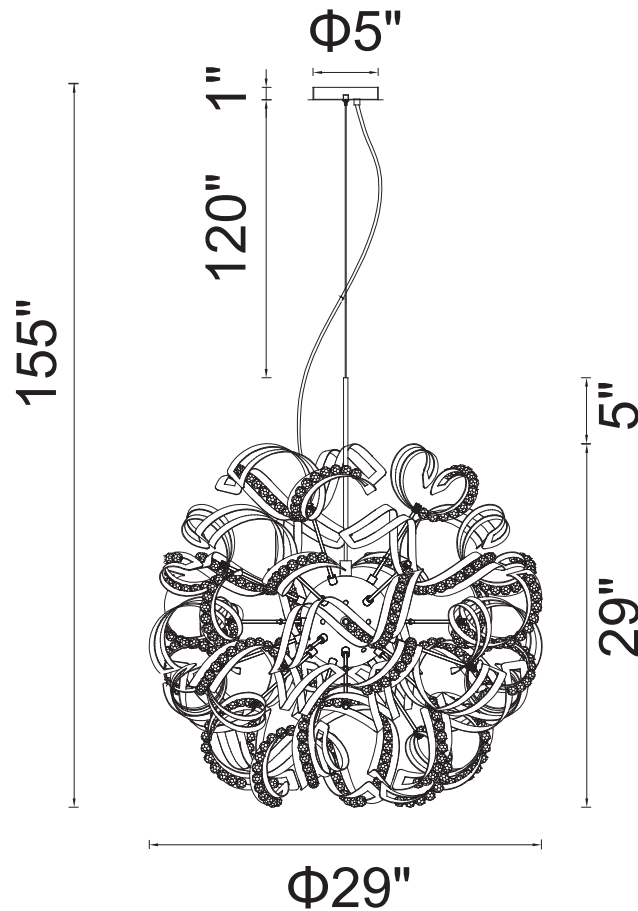

PROJECT: \_\_\_\_\_

FIXTURE TYPE: \_\_\_\_\_

LOCATION: \_\_\_\_\_

CONTACT/PHONE: \_\_\_\_\_

Item	5067P29C
Collection	CHANDELIERS
Finish	Chrome
Glass	-----
Crystal	Clear
Input	120V AC,60HZ,AC

Shade	-----
Length/Dia.	29"
Width/Ext.	-----
Height	29"
Maximum	155"
Lumens	-----

Light Source	G9
Bulb Info.	18×40W
Included	-----
Dimmable	Yes
Color	-----
Weight	