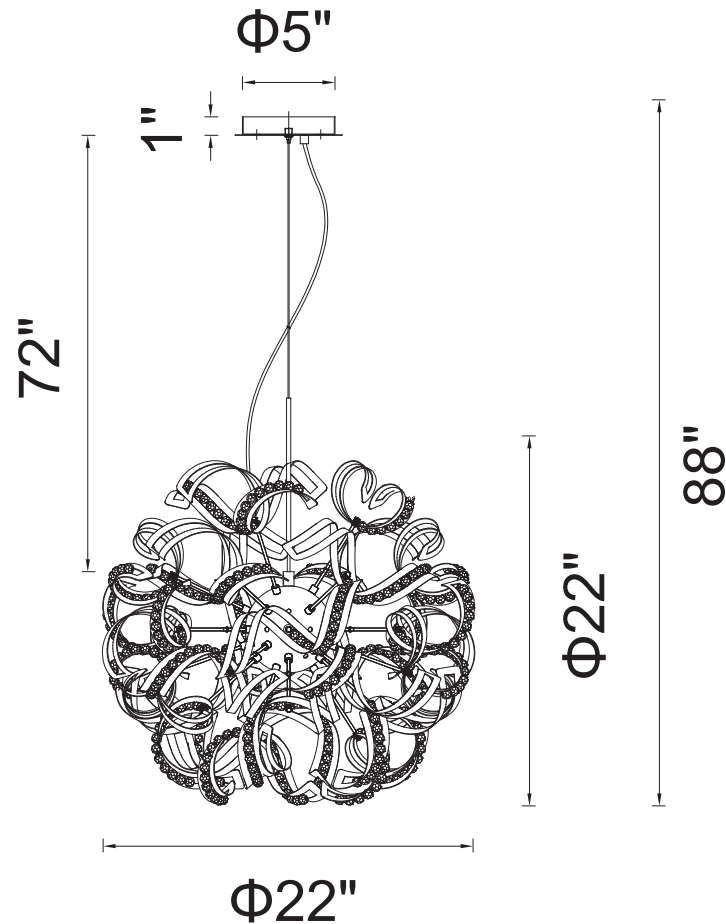

PROJECT: \_\_\_\_\_

FIXTURE TYPE: \_\_\_\_\_

LOCATION: \_\_\_\_\_

CONTACT/PHONE: \_\_\_\_\_

Item	5067P22C
Collection	CHANDELIERS
Finish	Chrome
Glass	-----
Crystal	Clear
Input	120V AC,60HZ,AC

Shade	-----
Length/Dia.	22"
Width/Ext.	-----
Height	22"
Maximum	88"
Lumens	-----

Light Source	G9
Bulb Info.	14×40W
Included	-----
Dimmable	Yes
Color	-----
Weight	