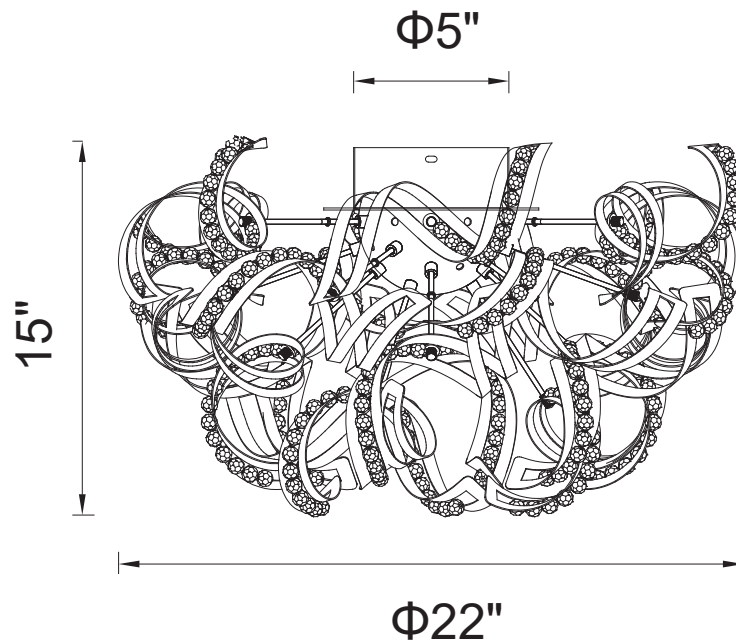

PROJECT: _____

FIXTURE TYPE: _____

LOCATION: _____

CONTACT/PHONE: _____

Item	5067C22C
Collection	CHANDELIERS
Finish	Chrome
Glass	-----
Crystal	Clear
Input	120V AC,60HZ,AC

Shade	-----
Length/Dia.	22"
Width/Ext.	-----
Height	15"
Maximum	-----
Lumens	-----

Light Source	G9
Bulb Info.	13×40W
Included	-----
Dimmable	Yes
Color	-----
Weight	