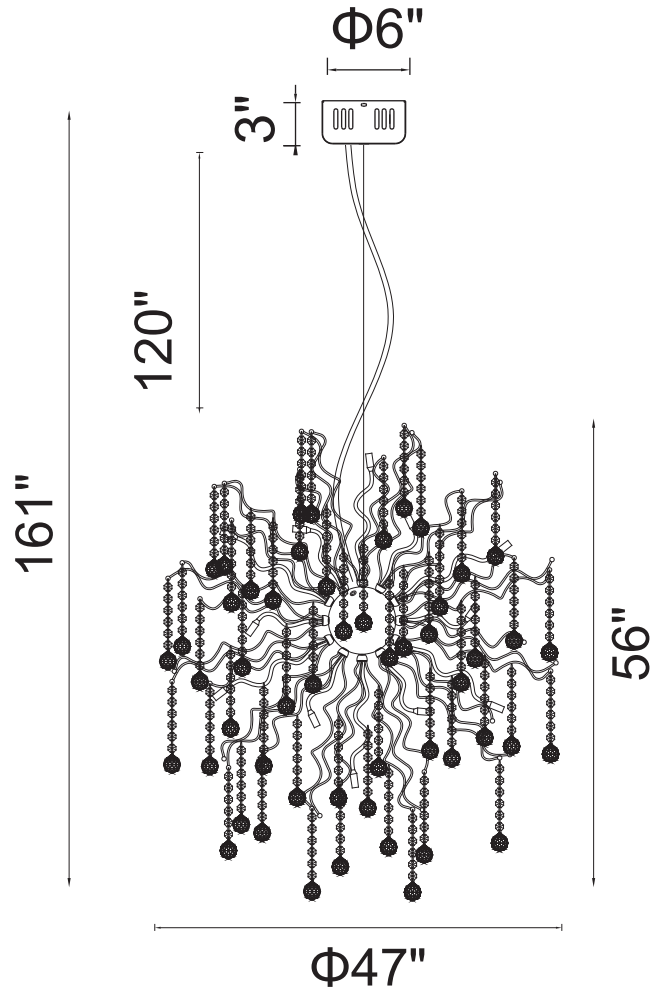

PROJECT: _____

FIXTURE TYPE: _____

LOCATION: _____

CONTACT/PHONE: _____

Item	5066P47C
Collection	CHERRY BLOSSOM
Finish	Chrome
Glass	-----
Crystal	Clear
Input	120V AC,60HZ,AC

Shade	-----
Length/Dia.	47"
Width/Ext.	-----
Height	56"
Maximum	161"
Lumens	-----

Light Source	DC LED G4 12V
Bulb Info.	48×MAX 2W
Included	-----
Dimmable	Yes
Color	-----
Weight	