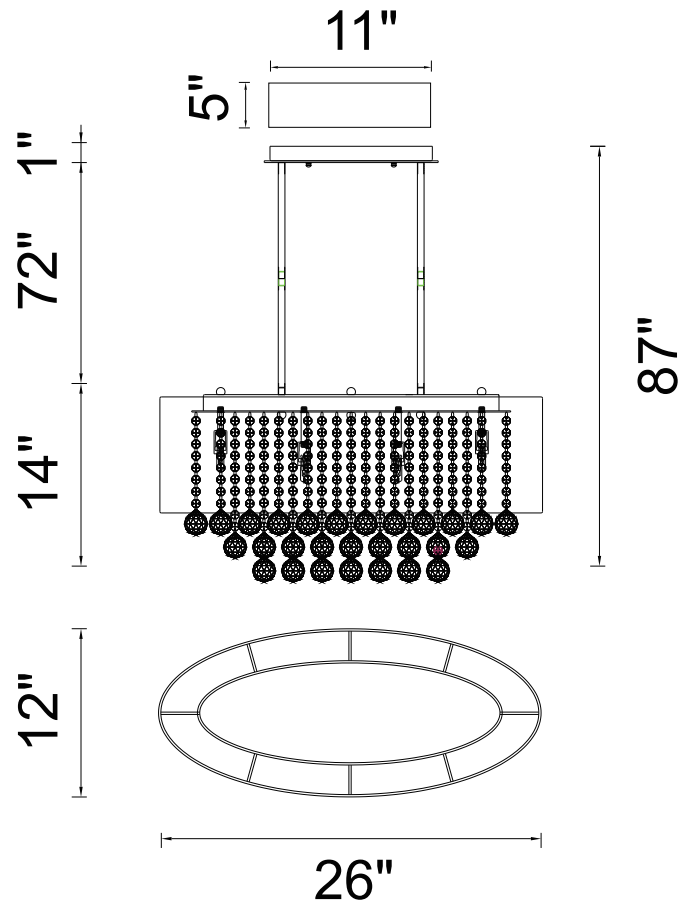

PROJECT: _____

FIXTURE TYPE: _____

LOCATION: _____

CONTACT/PHONE: _____

Item	5063P26C
Collection	RADIANT
Finish	Chrome
Glass	-----
Crystal	Champagne
Input	120V AC,60HZ,AC

Shade	Transparent Gold
Length/Dia.	26"
Width/Ext.	12"
Height	14"
Maximum	87"
Lumens	-----

Light Source	G9
Bulb Info.	6×60W
Included	-----
Dimmable	Yes
Color	-----
Weight	