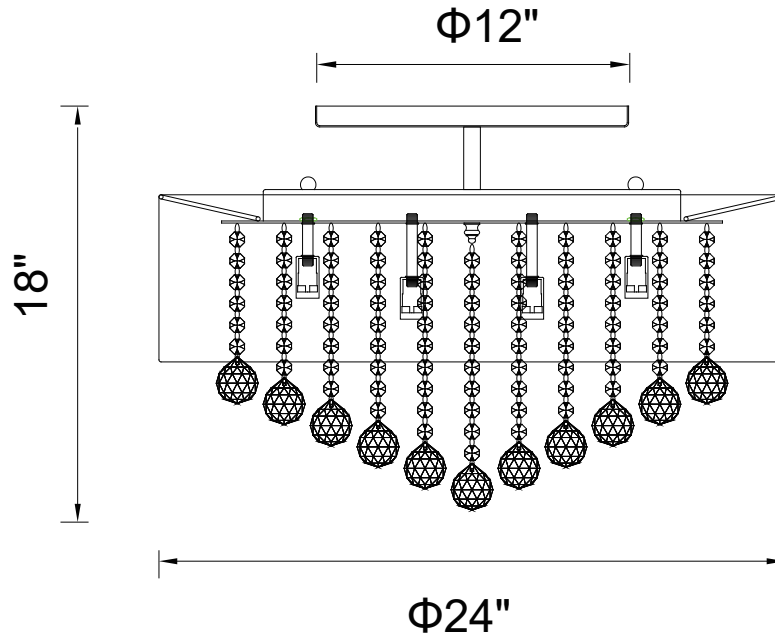

PROJECT: _____

FIXTURE TYPE: _____

LOCATION: _____

CONTACT/PHONE: _____

Item	5062C24C
Collection	RADIANT
Finish	Chrome
Glass	-----
Crystal	Clear
Input	120V AC,60HZ,AC

Shade	Transparent Black
Length/Dia.	24"
Width/Ext.	-----
Height	18"
Maximum	-----
Lumens	-----

Light Source	G9
Bulb Info.	12×60W
Included	-----
Dimmable	Yes
Color	-----
Weight	-----