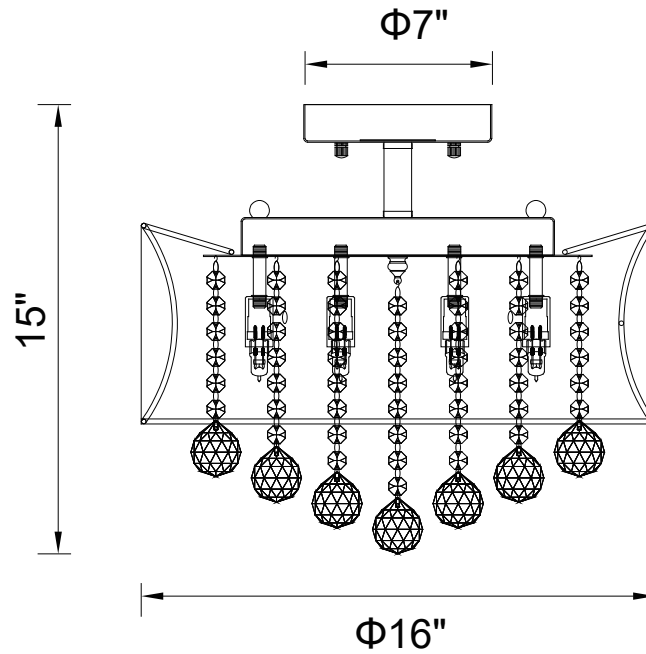

PROJECT: _____

FIXTURE TYPE: _____

LOCATION: _____

CONTACT/PHONE: _____

Item	5062C16C
Collection	RADIANT
Finish	Chrome
Glass	-----
Crystal	Smoke
Input	120V AC,60HZ,AC

Shade	Transparent White
Length/Dia.	16"
Width/Ext.	-----
Height	15"
Maximum	-----
Lumens	-----

Light Source	G9
Bulb Info.	6×60W
Included	-----
Dimmable	Yes
Color	-----
Weight	-----