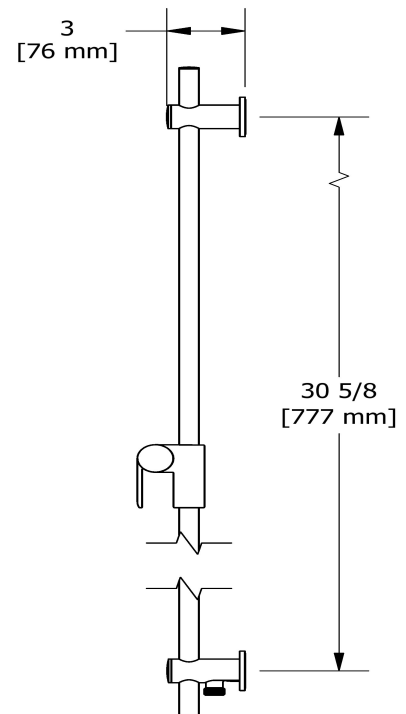

Shower rail with built-in elbow supply without hand shower
4846

Specifications

Descriptions

- Ø19 mm (¾") slide bar
- Built-in elbow supply
- Easy-Glide left cursor

Available colors

- C : Chrome
- BN : Brushed Nickel (PVD)
- PN : Polished Nickel (PVD)

Certifications

- CSA B125.1
- ASME A112.18.1

UPC®

Sizes, models and finishes may differ from thoses presented.

Warranty

This **Riobel Inc.** product you have purchased carries a Limited Lifetime Warranty on the chrome, PVD finish, blacks and all working parts and is guaranteed from the initial purchase date against all manufacturing defects. All other finishes, including plastic components, are guaranteed for one year. All electric and/or electronic parts are covered by a 5-year limited warranty.