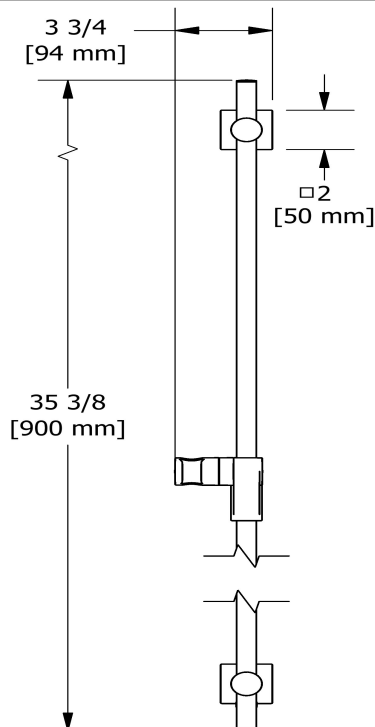

Shower rail with built-in elbow supply without hand shower
4846

Specifications

Descriptions

- Ø19 mm (¾") slide bar
- Built-in elbow supply
- Easy-Glide left cursor

Available colors

- C : Chrome
- BN : Brushed Nickel (PVD)
- PN : Polished Nickel (PVD)

Certifications

- CSA B125.1
- ASME A112.18.1

UPC®

Sizes, models and finishes may differ from thoses presented.

Warranty

This **Riobel Inc.** product you have purchased carries a Limited Lifetime Warranty on the chrome, PVD finish, blacks and all working parts and is guaranteed from the initial purchase date against all manufacturing defects. All other finishes, including plastic components, are guaranteed for one year. All electric and/or electronic parts are covered by a 5-year limited warranty.