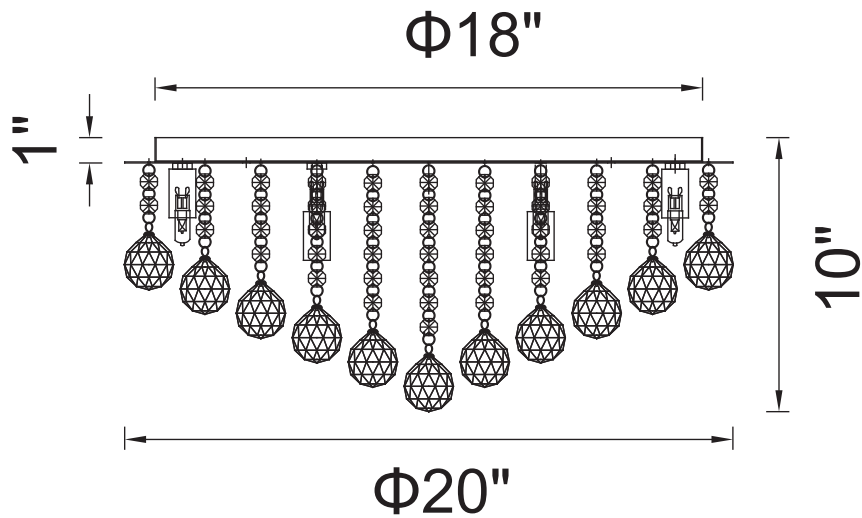

PROJECT: _____

FIXTURE TYPE: _____

LOCATION: _____

CONTACT/PHONE: _____

Item	5052C20C-R
Collection	SPARKLE
Finish	Chrome
Glass	-----
Crystal	Clear
Input	120V AC,60HZ,AC

Shade	-----
Length/Dia.	20"
Width/Ext.	-----
Height	10"
Maximum	-----
Lumens	-----

Light Source	G9
Bulb Info.	9×40W
Included	-----
Dimmable	Yes
Color	-----
Weight	