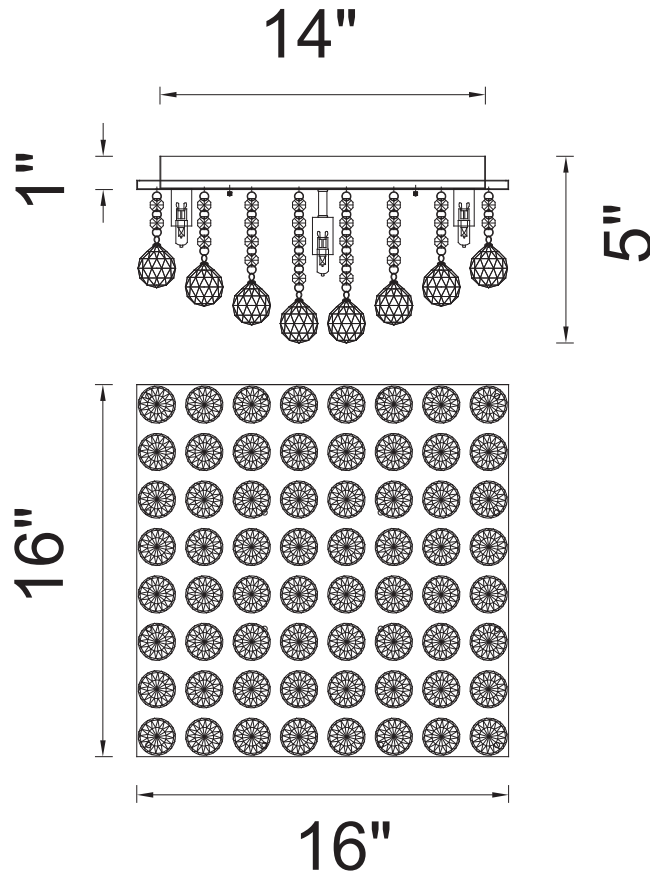

PROJECT: \_\_\_\_\_  
 FIXTURE TYPE: \_\_\_\_\_  
 LOCATION: \_\_\_\_\_  
 CONTACT/PHONE: \_\_\_\_\_

Item	5052C16C-S
Collection	SPARKLE
Finish	Chrome
Glass	-----
Crystal	Clear
Input	120V AC,60HZ,AC

Shade	-----
Length/Dia.	16"
Width/Ext.	16"
Height	5"
Maximum	-----
Lumens	-----

Light Source	G9
Bulb Info.	6x40W
Included	-----
Dimmable	Yes
Color	-----
Weight	