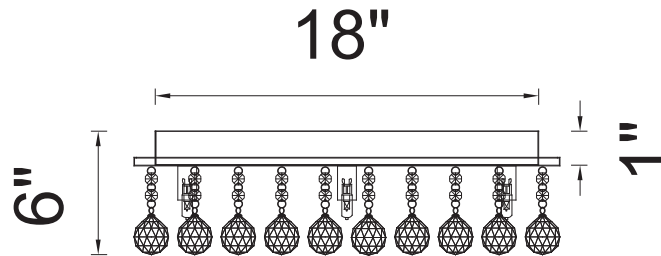

PROJECT: _____
 FIXTURE TYPE: _____
 LOCATION: _____
 CONTACT/PHONE: _____

Item	5051C39C-RC
Collection	SPARKLE
Finish	Chrome
Glass	-----
Crystal	Clear
Input	120V AC,60HZ,AC

Shade	-----
Length/Dia.	20"
Width/Ext.	20"
Height	6"
Maximum	-----
Lumens	-----

Light Source	G9
Bulb Info.	9×40W
Included	-----
Dimmable	Yes
Color	-----
Weight	