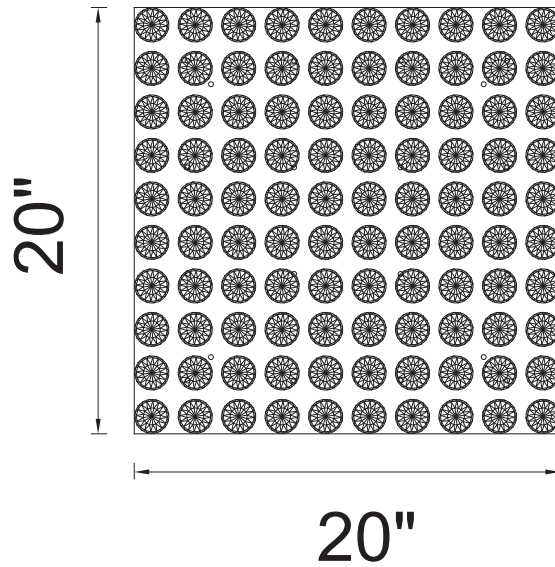

PROJECT: _____
 FIXTURE TYPE: _____
 LOCATION: _____
 CONTACT/PHONE: _____

Item	5051C39C-RC
Collection	SPARKLE
Finish	Chrome
Glass	-----
Crystal	Clear
Input	120V AC,60HZ,AC

Shade	-----
Length/Dia.	20"
Width/Ext.	20"
Height	6"
Maximum	-----
Lumens	-----

Light Source	G9
Bulb Info.	9×40W
Included	-----
Dimmable	Yes
Color	-----
Weight	