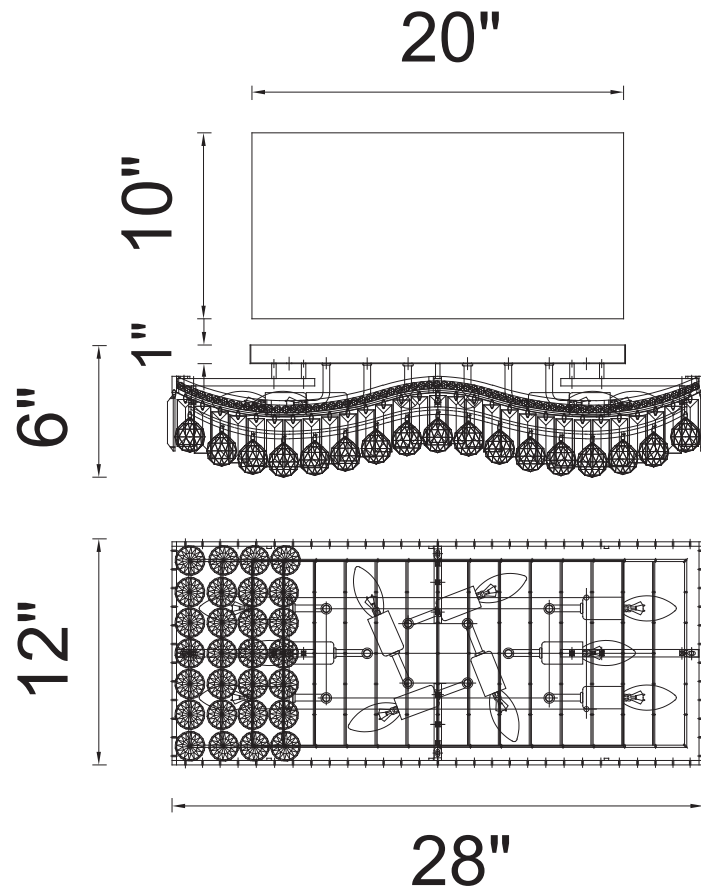

PROJECT: \_\_\_\_\_

FIXTURE TYPE: \_\_\_\_\_

LOCATION: \_\_\_\_\_

CONTACT/PHONE: \_\_\_\_\_

Item	5051C28C-RC
Collection	RIPPLE
Finish	Chrome
Glass	-----
Crystal	Clear
Input	120V AC,60HZ,AC

Shade	-----
Length/Dia.	28"
Width/Ext.	12"
Height	6"
Maximum	-----
Lumens	-----

Light Source	E12
Bulb Info.	10×60W
Included	-----
Dimmable	Yes
Color	-----
Weight	