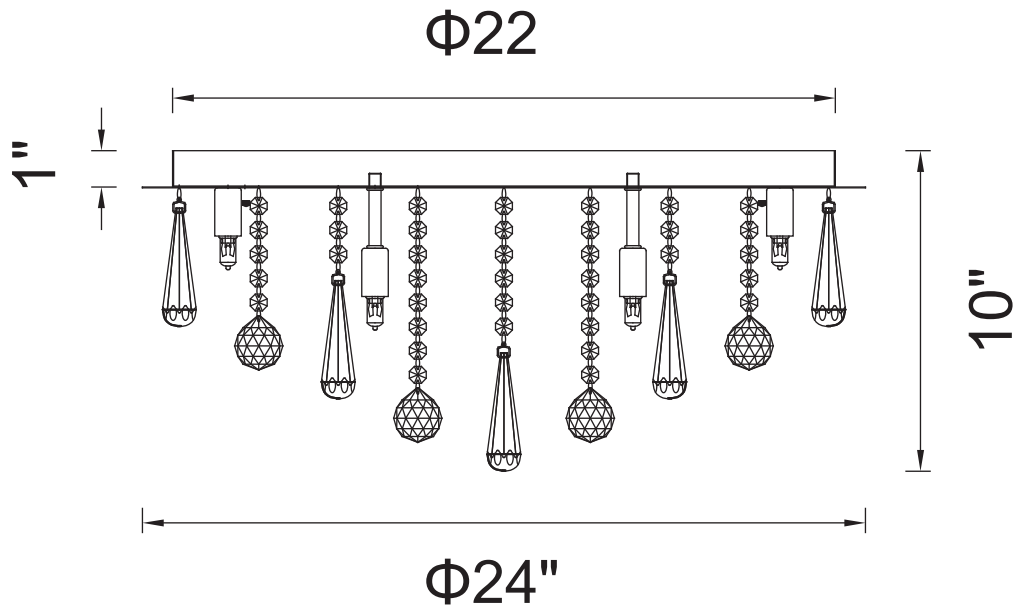

PROJECT: \_\_\_\_\_

FIXTURE TYPE: \_\_\_\_\_

LOCATION: \_\_\_\_\_

CONTACT/PHONE: \_\_\_\_\_

Item	5035C24C-R
Collection	BIANCA
Finish	Chrome
Glass	-----
Crystal	Clear
Input	120V AC,60HZ,AC

Shade	-----
Length/Dia.	24"
Width/Ext.	-----
Height	10"
Maximum	-----
Lumens	-----

Light Source	G9
Bulb Info.	12x40W
Included	-----
Dimmable	Yes
Color	-----
Weight	