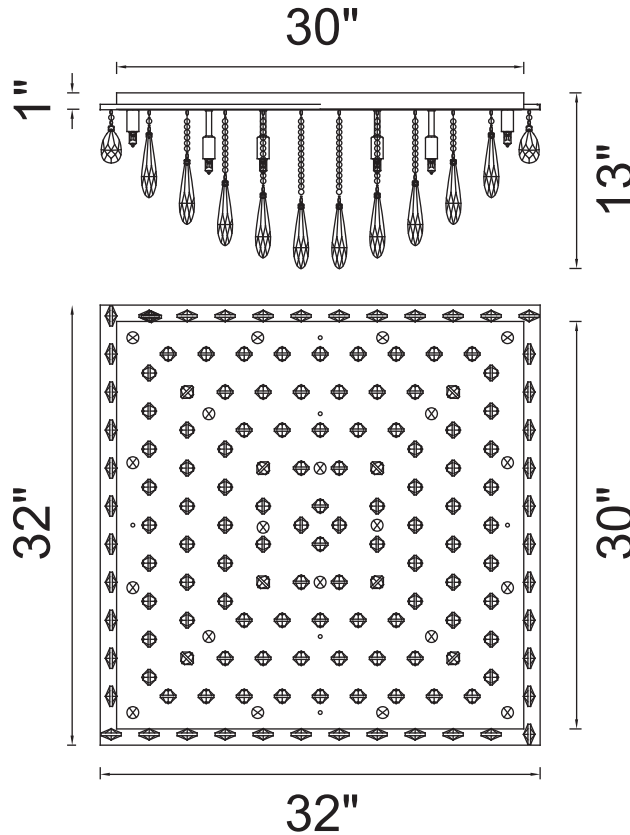

PROJECT: _____

FIXTURE TYPE: _____

LOCATION: _____

CONTACT/PHONE: _____

Item	5034C32C-S
Collection	BIANCA
Finish	Chrome
Glass	-----
Crystal	Clear
Input	120V AC,60HZ,AC

Shade	-----
Length/Dia.	32"
Width/Ext.	32"
Height	13"
Maximum	-----
Lumens	-----

Light Source	G9
Bulb Info.	20×40W
Included	-----
Dimmable	Yes
Color	-----
Weight	