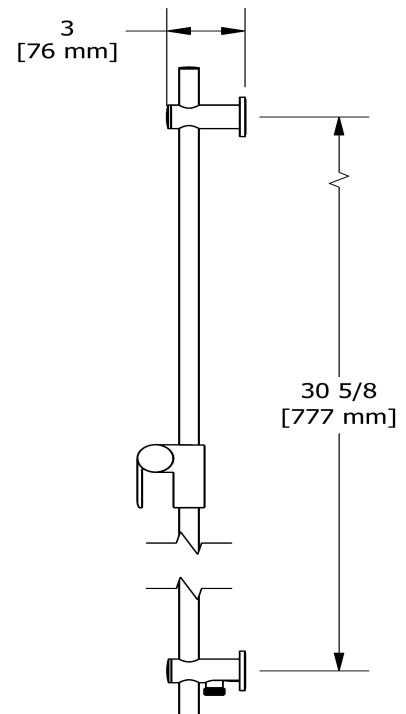

Sizes, models and finishes may differ from thoses presented.

Warranty

This **Riobel Inc.** product you have purchased carries a Limited Lifetime Warranty on the chrome, PVD finish, blacks and all working parts and is guaranteed from the initial purchase date against all manufacturing defects. All other finishes, including plastic components, are guaranteed for one year. All electric and/or electronic parts are covered by a 5-year limited warranty.

Customer Service

Ontario, West Canada : 888-287-5354 Quebec, Maritimes, United States : 866-473-8442

2020.06.10