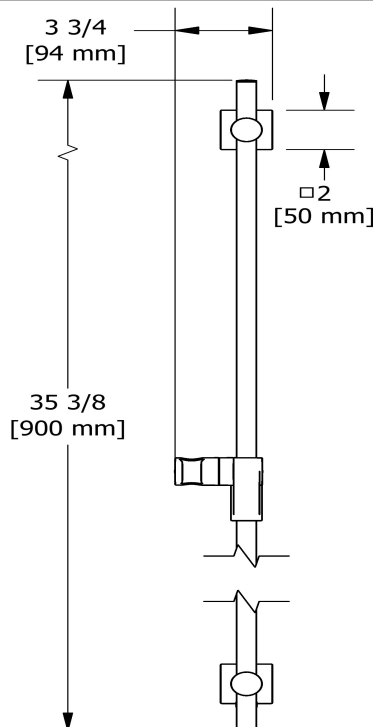

Sizes, models and finishes may differ from thoses presented.

Warranty

This **Riobel Inc.** product you have purchased carries a Limited Lifetime Warranty on the chrome, PVD finish, blacks and all working parts and is guaranteed from the initial purchase date against all manufacturing defects. All other finishes, including plastic components, are guaranteed for one year. All electric and/or electronic parts are covered by a 5-year limited warranty.

Customer Service

Ontario, West Canada : 888-287-5354 Quebec, Maritimes, United States : 866-473-8442

2020.06.10