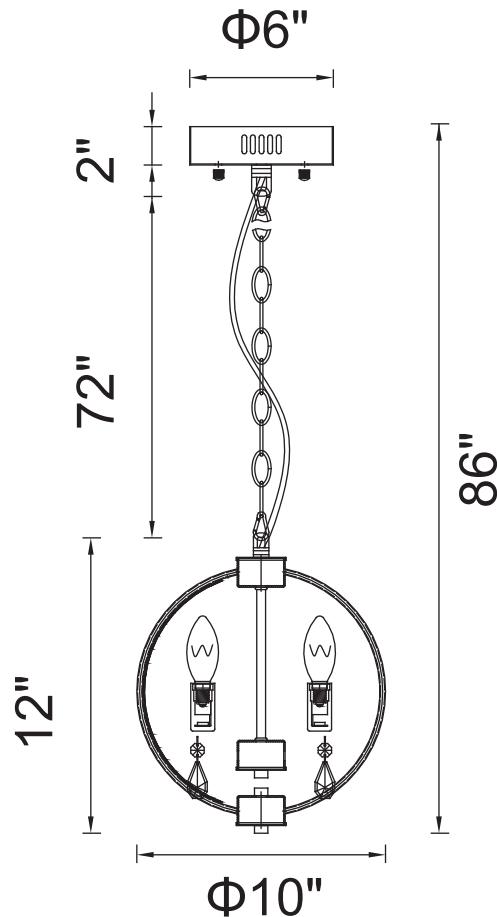

PROJECT: \_\_\_\_\_

FIXTURE TYPE: \_\_\_\_\_

LOCATION: \_\_\_\_\_

CONTACT/PHONE: \_\_\_\_\_

Item	5025P10C-3
Collection	ABIA
Finish	Chrome
Glass	-----
Crystal	Clear
Input	120V AC,60HZ,AC

Shade	-----
Length/Dia.	10"
Width/Ext.	-----
Height	12"
Maximum	86"
Lumens	-----

Light Source	E12+LED
Bulb Info.	3×60W+6W
Included	-----
Dimmable	Yes
Color	3000K+6000K
Weight	