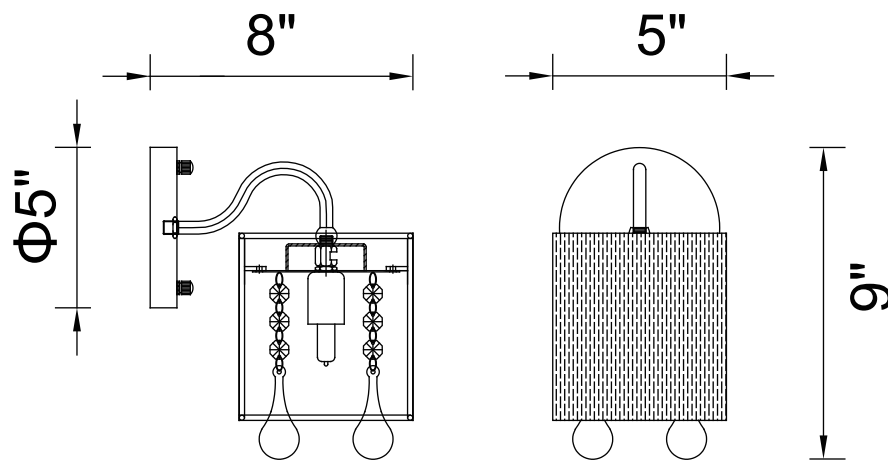

PROJECT: _____

FIXTURE TYPE: _____

LOCATION: _____

CONTACT/PHONE: _____

Item	5006W5C-1
Collection	WATER DROP
Finish	Chrome
Glass	-----
Crystal	Clear
Input	120V AC,60HZ,AC

Shade	Black
Length/Dia.	5"
Width/Ext.	8"
Height	9"
Maximum	-----
Lumens	-----

Light Source	G9
Bulb Info.	1×40W
Included	-----
Dimmable	Yes
Color	-----
Weight	